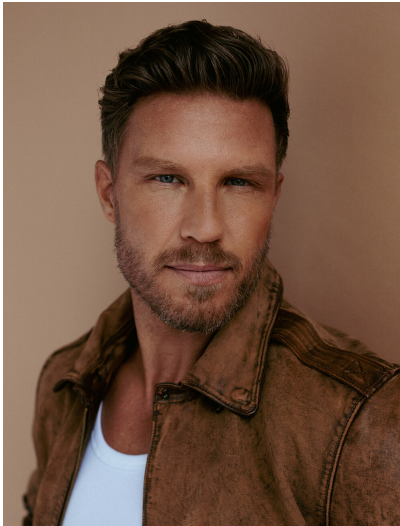

ANTHONY BEWLZ

HEIGHT 6' 1" (186CM) COLLAR 16½" SUIT 42" (107CM) WAIST 34" (86CM) SLEEVE 36" (91CM) INSEAM 33" SHOES 11US HAIR DARK BLONDE EYES BLUE GREEN

ANTHONY BEWLZ

HEIGHT 6' 1" (186CM) COLLAR 16½" SUIT 42" (107CM) WAIST 34" (86CM) SLEEVE 36" (91CM) INSEAM 33" SHOES 11US HAIR DARK BLONDE EYES BLUE GREEN

ANTHONY BEWLZ

HEIGHT 6' 1" (186CM) COLLAR 16½" SUIT 42" (107CM) WAIST 34" (86CM) SLEEVE 36" (91CM) INSEAM 33" SHOES 11US HAIR DARK BLONDE EYES BLUE GREEN