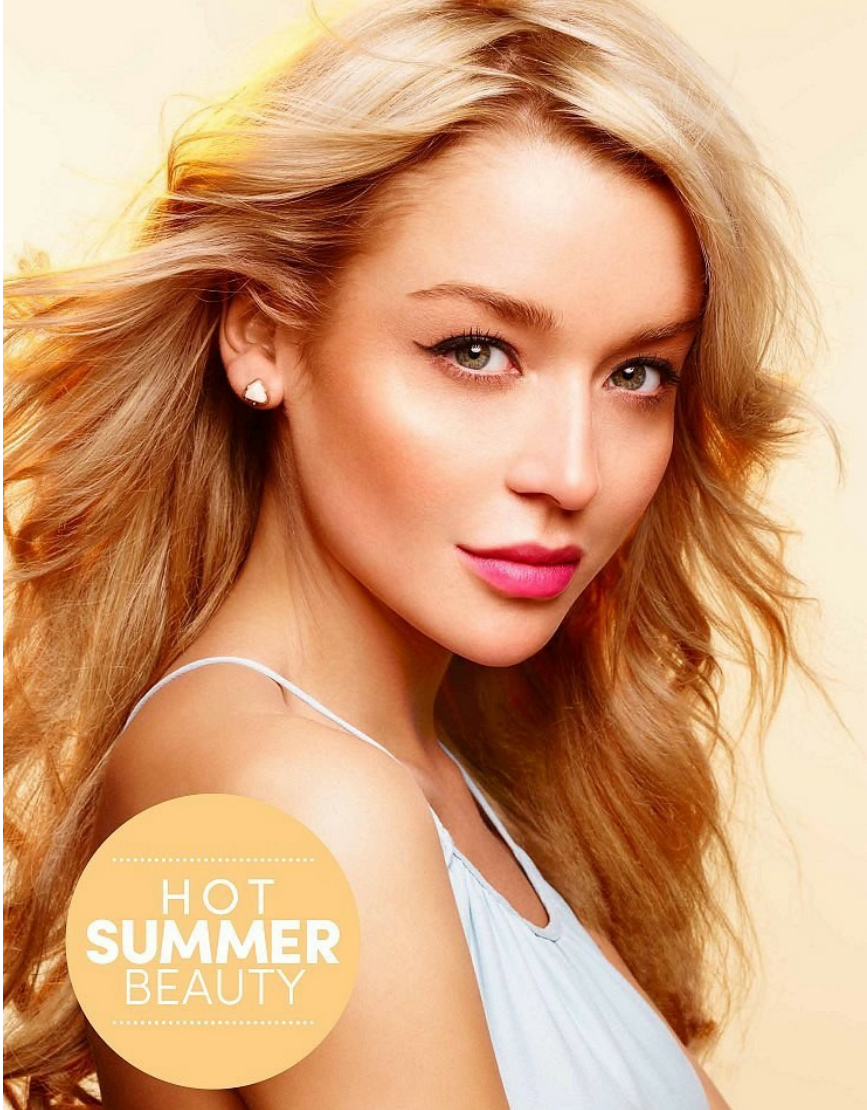

LAURA ROWLEY

HEIGHT 5' 7½" (172CM)   BUST 32   WAIST 24" (61CM)   HIPS 34" (86.5CM)   DRESS 2US
(32EUR)   SHOES 8US   HAIR LIGHT BLONDE   EYES GREEN