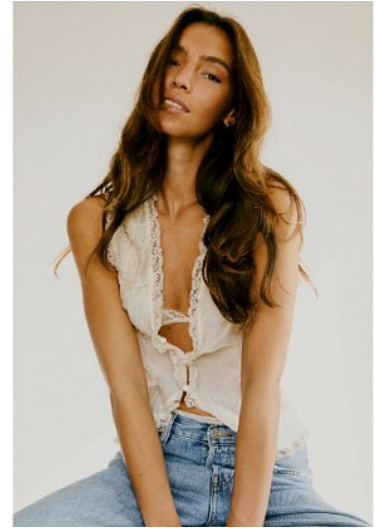

MAYA CHAUDHURI

HEIGHT 5' 10" (178CM) BUST 32A WAIST 23" (59CM) HIPS 36" (91CM) DRESS 2US (32EUR) SHOES 9US HAIR BROWN EYES BROWN

MAYA CHAUDHURI

HEIGHT 5' 10" (178CM) BUST 32A WAIST 23" (59CM) HIPS 36" (91CM) DRESS 2US (32EUR) SHOES 9US HAIR BROWN EYES BROWN