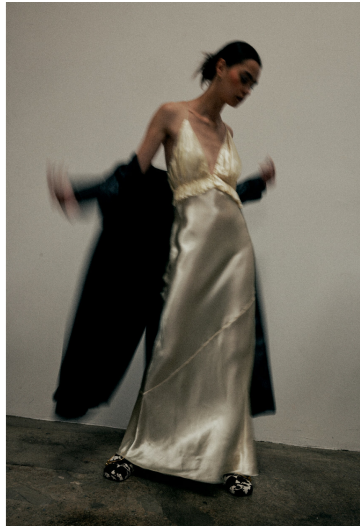

MICHELLE KRUMOV

HEIGHT 5' 10" (177.5CM)   BUST 32A   WAIST 25" (63.5CM)   HIPS 36½" (92.5CM)   DRESS 4US (34EUR)   SHOES 8US   HAIR DARK
BROWN   EYES BROWN