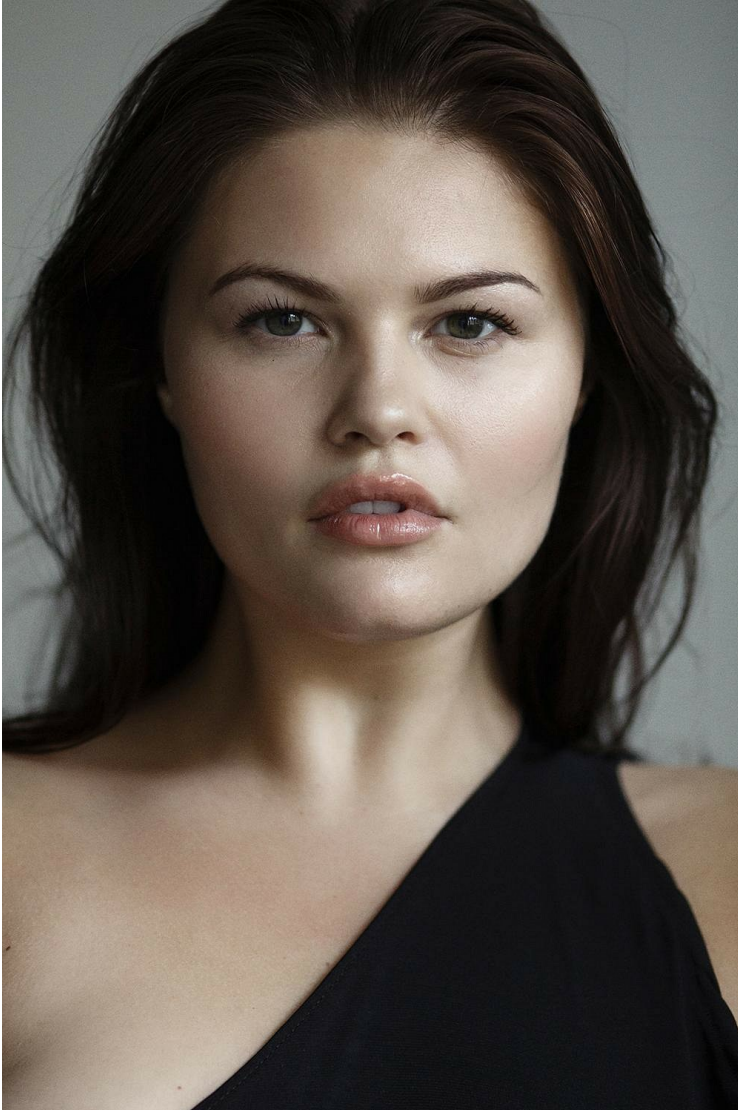

OTTAVIA LEPERA

HEIGHT 5' 9" (175CM) BUST 38 WAIST 36" (92CM) HIPS 48" (121.5CM) DRESS 14US
(44EUR) SHOES 8½US HAIR BROWN EYES GREEN