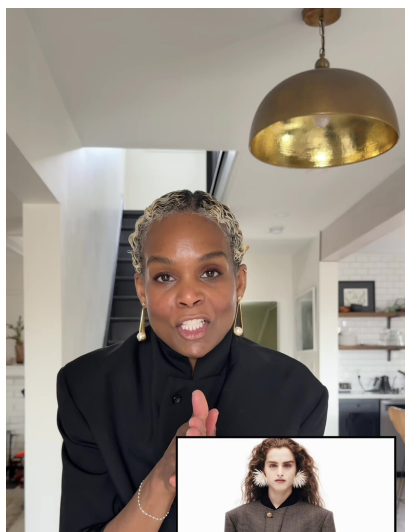

AFIYA FRANCISCO - ON AIR STYLE

HEIGHT 5' 6" (168CM) BUST 32B WAIST 25" (63.5CM) HIPS 34" (86.5CM) DRESS 2US (32EUR) SHOES 8½US HAIR PLATINUM
EYES BROWN

EXPERT

AFIYA FRANCISCO - ON AIR STYLE

HEIGHT 5' 6" (168CM) BUST 32B WAIST 25" (63.5CM) HIPS 34" (86.5CM) DRESS 2US (32EUR) SHOES 8½US HAIR PLATINUM