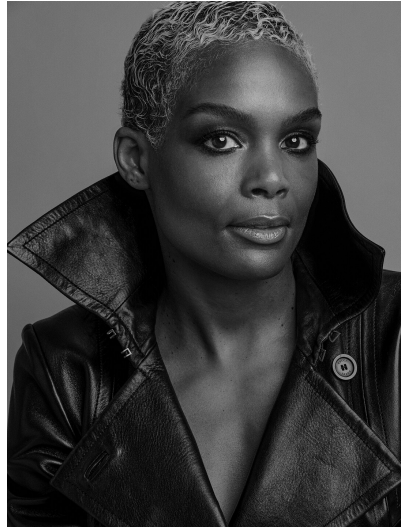

AFIYA FRANCISCO

HEIGHT 5' 6" (168CM) BUST 32B WAIST 25" (63.5CM) HIPS 34" (86.5CM) DRESS 2US (32EUR) SHOES 8½US HAIR PLATINUM
EYES BROWN

AFIYA FRANCISCO

HEIGHT 5' 6" (168CM) BUST 32B WAIST 25" (63.5CM) HIPS 34" (86.5CM) DRESS 2US (32EUR) SHOES 8½US HAIR PLATINUM
EYES BROWN