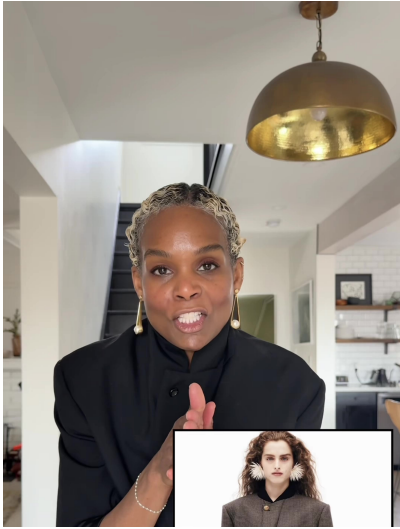

AFIYA FRANCISCO

HEIGHT 5' 6" (168CM) BUST 32B WAIST 25" (63.5CM) HIPS 34" (86.5CM) DRESS 2US (32EUR) SHOES 8½US HAIR PLATINUM
EYES BROWN

AFIYA FRANCISCO

HEIGHT 5' 6" (168CM) BUST 32B WAIST 25" (63.5CM) HIPS 34" (86.5CM) DRESS 2US (32EUR) SHOES 8½US HAIR PLATINUM
EYES BROWN