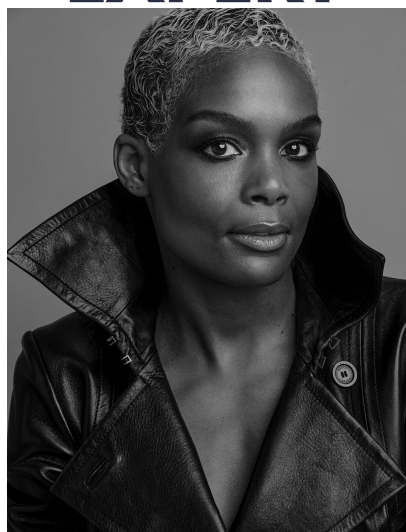

AFIYA FRANCISCO - ON AIR STYLE

HEIGHT 5' 6" (168CM) BUST 32B WAIST 25" (63.5CM) HIPS 34" (86.5CM) DRESS 2US (32EUR) SHOES 8½US HAIR PLATINUM
EYES BROWN

EXPERT

AFIYA FRANCISCO - ON AIR STYLE

HEIGHT 5' 6" (168CM) BUST 32B WAIST 25" (63.5CM) HIPS 34" (86.5CM) DRESS 2US (32EUR) SHOES 8½US HAIR PLATINUM