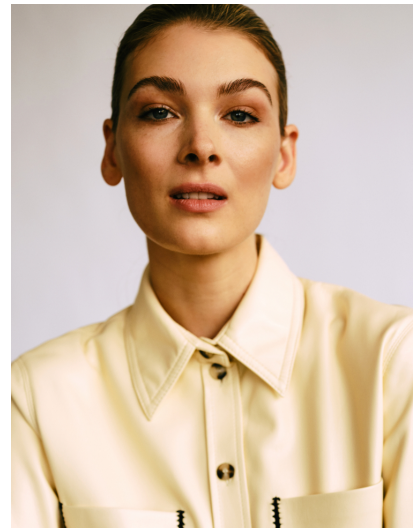

SADIE AMES

HEIGHT 5' 10" (178CM) BUST 32B WAIST 23" (58.5CM) HIPS 35" (89CM) DRESS 2US (32EUR) SHOES 8½US HAIR BLONDE EYES BLUE

SADIE AMES

HEIGHT 5' 10" (178CM) BUST 32B WAIST 23" (58.5CM) HIPS 35" (89CM) DRESS 2US (32EUR) SHOES 8½US HAIR BLONDE EYES BLUE