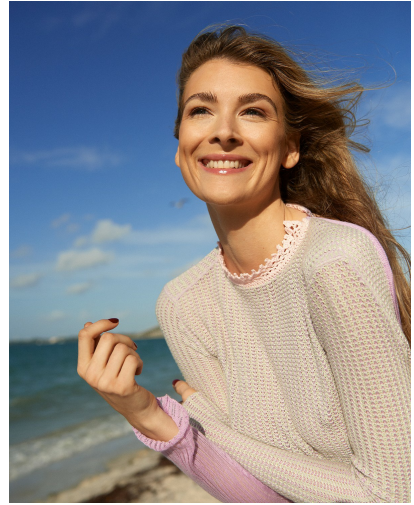

SADIE AMES

HEIGHT 5' 10" (178CM)   BUST 32B   WAIST 23" (58.5CM)   HIPS 35" (89CM)   DRESS 2US (32EUR)   SHOES 8½US   HAIR BLONDE   EYES BLUE