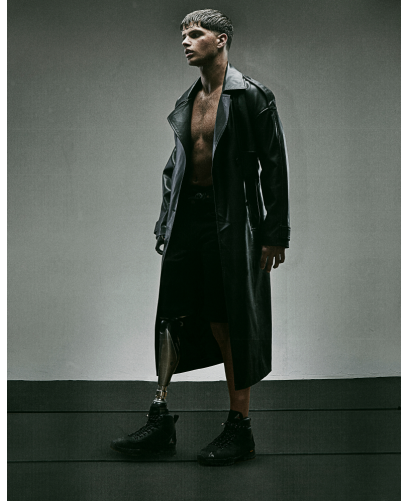

EMILIO DUTRA

HEIGHT 6' 0" (183CM) COLLAR 15½" SUIT 38" (97CM) WAIST 31" (78.5CM) SLEEVE 32" (81CM) INSEAM 32" SHOES 9½US HAIR LIGHT BROWN EYES BLUE GREEN

EMILIO DUTRA

HEIGHT 6' 0" (183CM) COLLAR 15½" SUIT 38" (97CM) WAIST 31" (78.5CM) SLEEVE 32" (81CM) INSEAM 32" SHOES 9½US HAIR LIGHT BROWN EYES BLUE GREEN

EMILIO DUTRA

HEIGHT 6' 0" (183CM) COLLAR 15½" SUIT 38" (97CM) WAIST 31" (78.5CM) SLEEVE 32" (81CM) INSEAM 32" SHOES 9½US HAIR
LIGHT BROWN EYES BLUE GREEN