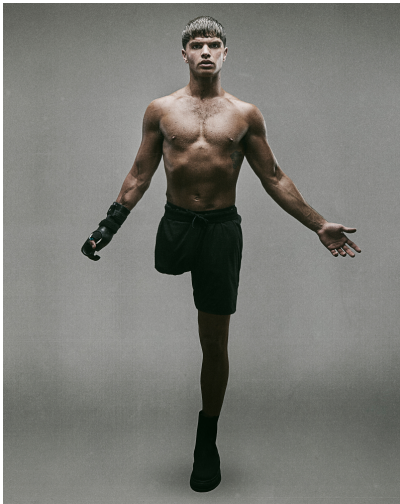

EMILIO DUTRA

HEIGHT 6' 0" (183CM) COLLAR 15½" SUIT 38" (97CM) WAIST 31" (78.5CM) SLEEVE 32" (81CM) INSEAM 32" SHOES 9½US HAIR LIGHT BROWN EYES BLUE GREEN

EMILIO DUTRA

HEIGHT 6' 0" (183CM) COLLAR 15½" SUIT 38" (97CM) WAIST 31" (78.5CM) SLEEVE 32" (81CM) INSEAM 32" SHOES 9½US HAIR LIGHT BROWN EYES BLUE GREEN

EMILIO DUTRA

HEIGHT 6' 0" (183CM) COLLAR 15½" SUIT 38" (97CM) WAIST 31" (78.5CM) SLEEVE 32" (81CM) INSEAM 32" SHOES 9½US HAIR
LIGHT BROWN EYES BLUE GREEN