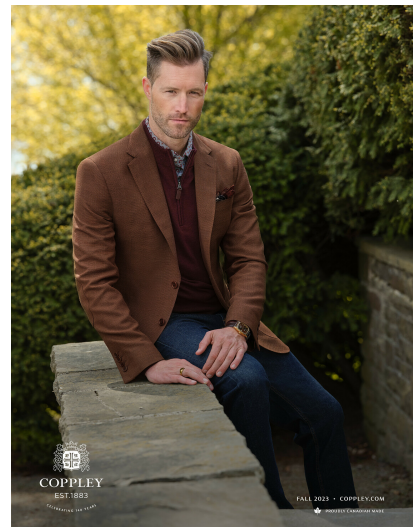

MORGAN LOUKES

HEIGHT 6' 1" (185CM) COLLAR 16" SUIT 42" (107CM) WAIST 32" (81.5CM) SLEEVE 34" (86.5CM) INSEAM 32" SHOES 11 1/2 US
HAIR DARK BLONDE EYES GREEN

MORGAN LOUKES

HEIGHT 6' 1" (185CM) COLLAR 16" SUIT 42" (107CM) WAIST 32" (81.5CM) SLEEVE 34" (86.5CM) INSEAM 32" SHOES 11 1/2 US
HAIR DARK BLONDE EYES GREEN

MORGAN LOUKES

HEIGHT 6' 1" (185CM) COLLAR 16" SUIT 42" (107CM) WAIST 32" (81.5CM) SLEEVE 34" (86.5CM) INSEAM 32" SHOES 11 1/2 US
HAIR DARK BLONDE EYES GREEN