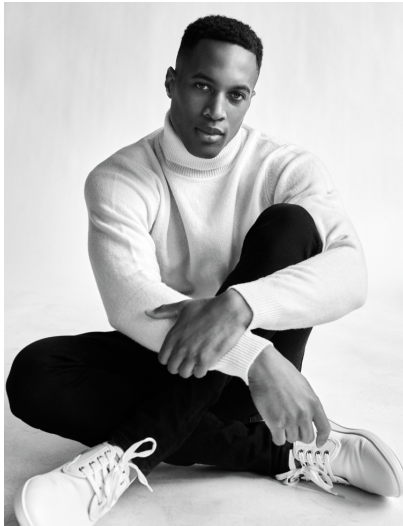

BRENDAN MORGAN

HEIGHT 6' 0" (182.5CM) COLLAR 15½" SUIT 40" (101CM) WAIST 32" (81CM) SLEEVE 33" (84CM) INSEAM 32" SHOES 10½US
HAIR BROWN EYES HAZEL

BRENDAN MORGAN

HEIGHT 6' 0" (182.5CM) COLLAR 15½" SUIT 40" (101CM) WAIST 32" (81CM) SLEEVE 33" (84CM) INSEAM 32" SHOES 10½US
HAIR BROWN EYES HAZEL

BRENDAN MORGAN

HEIGHT 6' 0" (182.5CM) COLLAR 15½" SUIT 40" (101CM) WAIST 32" (81CM) SLEEVE 33" (84CM) INSEAM 32" SHOES 10½US
HAIR BROWN EYES HAZEL

GMAR Magazine

30

Sutherland
Models

HEIGHT 6' 0" (182.5CM) COLLAR 15½" SUIT 40" (101CM) WAIST 32" (81CM) SLEEVE 33" (84CM) INSEAM 32" SHOES 10½US
HAIR BROWN EYES HAZEL