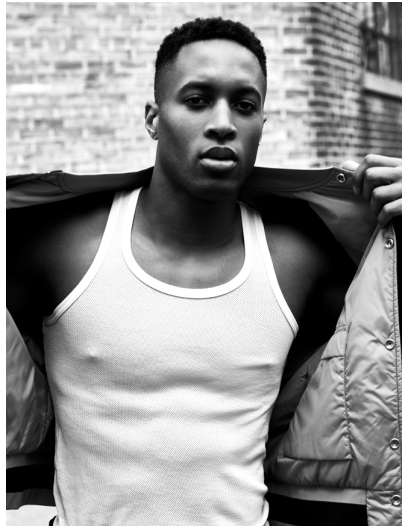

BRENDAN MORGAN

HEIGHT 6' 0" (182.5CM) COLLAR 15½" SUIT 40" (101CM) WAIST 32" (81CM) SLEEVE 33" (84CM) INSEAM 32" SHOES 10½US
HAIR BROWN EYES HAZEL

BRENDAN MORGAN

HEIGHT 6' 0" (182.5CM) COLLAR 15½" SUIT 40" (101CM) WAIST 32" (81CM) SLEEVE 33" (84CM) INSEAM 32" SHOES 10½US
HAIR BROWN EYES HAZEL

BRENDAN MORGAN

HEIGHT 6' 0" (182.5CM) COLLAR 15½" SUIT 40" (101CM) WAIST 32" (81CM) SLEEVE 33" (84CM) INSEAM 32" SHOES 10½US
HAIR BROWN EYES HAZEL

GMAR Magazine

30

Sutherland
Models

HEIGHT 6' 0" (182.5CM) COLLAR 15½" SUIT 40" (101CM) WAIST 32" (81CM) SLEEVE 33" (84CM) INSEAM 32" SHOES 10½US
HAIR BROWN EYES HAZEL