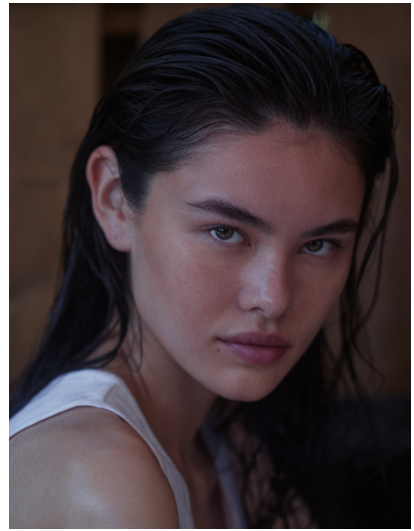

WILLOW ALLEN

HEIGHT 5' 9" (175CM)   BUST 32A   WAIST 24" (61.5CM)   HIPS 34½" (88CM)   DRESS 2US (32EUR)   SHOES 7½US   HAIR BROWN   EYES HAZEL