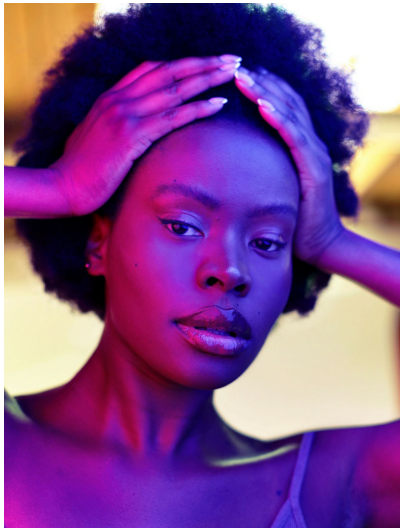

BECCA FREER

HEIGHT 5' 11" (180CM) BUST 36C WAIST 30½" (78CM) HIPS 45½" (115CM) DRESS 12-14US (42-44EUR) SHOES 10US HAIR BLACK EYES BROWN

BECCA FREER

HEIGHT 5' 11" (180CM) BUST 36C WAIST 30½" (78CM) HIPS 45½" (115CM) DRESS 12-14US (42-44EUR) SHOES 10US HAIR BLACK EYES BROWN

BECCA FREER

HEIGHT 5' 11" (180CM) BUST 36C WAIST 30½" (78CM) HIPS 45½" (115CM) DRESS 12-14US (42-44EUR) SHOES 10US HAIR BLACK EYES BROWN