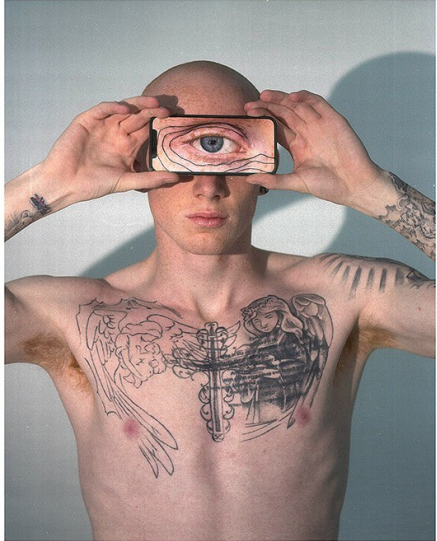

GAVIN TERRELL

HEIGHT 6' 2" (188CM) COLLAR 14½" SUIT 36" (92CM) WAIST 31" (79CM) SLEEVE 34"
(86CM) INSEAM 33" SHOES 12US HAIR SHAVED EYES BLUE