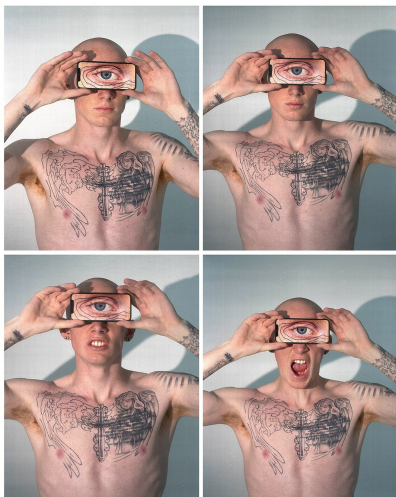

GAVIN TERRELL

HEIGHT 6' 2" (188CM) COLLAR 14½" SUIT 36" (92CM) WAIST 31" (79CM) SLEEVE 34" (86CM) INSEAM 33" SHOES 12US HAIR SHAVED EYES BLUE

GAVIN TERRELL

HEIGHT 6' 2" (188CM) COLLAR 14½" SUIT 36" (92CM) WAIST 31" (79CM) SLEEVE 34" (86CM) INSEAM 33" SHOES 12US HAIR SHAVED EYES BLUE