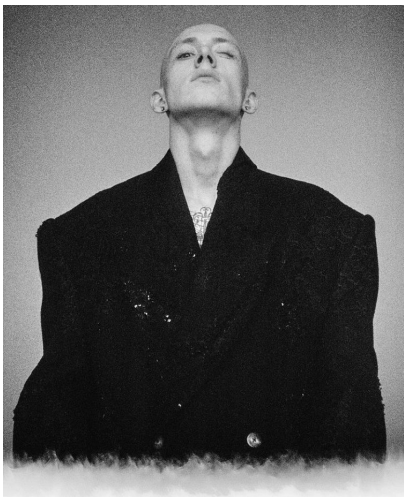

GAVIN TERRELL

HEIGHT 6' 2" (188CM) COLLAR 14½" SUIT 36" (92CM) WAIST 31" (79CM) SLEEVE 34" (86CM) INSEAM 33" SHOES 12US HAIR SHAVED EYES BLUE

GAVIN TERRELL

HEIGHT 6' 2" (188CM) COLLAR 14½" SUIT 36" (92CM) WAIST 31" (79CM) SLEEVE 34" (86CM) INSEAM 33" SHOES 12US HAIR SHAVED EYES BLUE