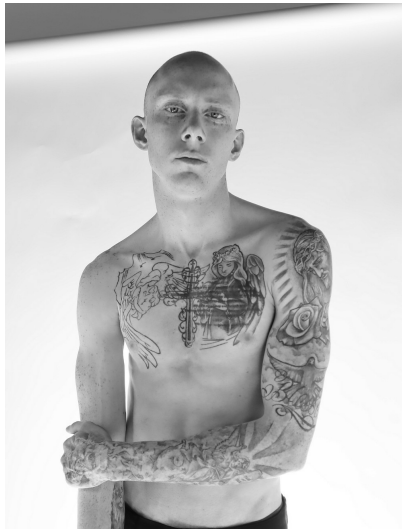

GAVIN TERRELL

HEIGHT 6' 2" (188CM) COLLAR 14½" SUIT 36" (92CM) WAIST 31" (79CM) SLEEVE 34" (86CM) INSEAM 33" SHOES 12US HAIR SHAVED EYES BLUE

GAVIN TERRELL

HEIGHT 6' 2" (188CM) COLLAR 14½" SUIT 36" (92CM) WAIST 31" (79CM) SLEEVE 34" (86CM) INSEAM 33" SHOES 12US HAIR SHAVED EYES BLUE