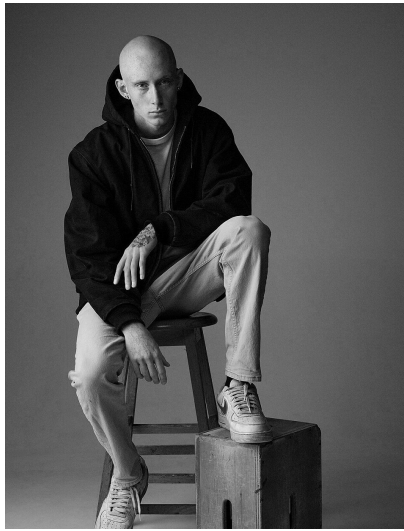

GAVIN TERRELL

HEIGHT 6' 2" (188CM) COLLAR 14½" SUIT 36" (92CM) WAIST 31" (79CM) SLEEVE 34" (86CM) INSEAM 33" SHOES 12US HAIR SHAVED EYES BLUE

GAVIN TERRELL

HEIGHT 6' 2" (188CM) COLLAR 14½" SUIT 36" (92CM) WAIST 31" (79CM) SLEEVE 34" (86CM) INSEAM 33" SHOES 12US HAIR SHAVED EYES BLUE