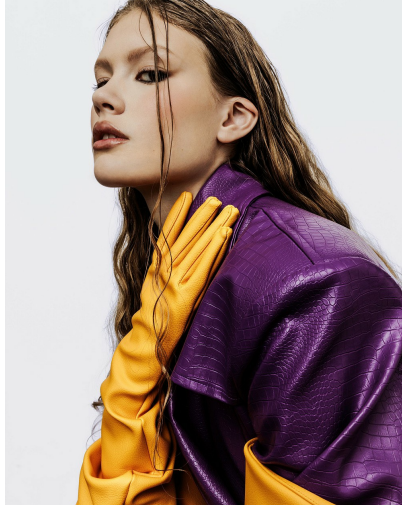

ISABELLA SURMAN

HEIGHT 5' 11" (180CM) BUST 33A WAIST 26" (65.5CM) HIPS 37" (93.5CM) DRESS 2-4US (32-34EUR) SHOES 10½US HAIR DARK
BLONDE EYES BROWN

ISABELLA SURMAN

HEIGHT 5' 11" (180CM) BUST 33A WAIST 26" (65.5CM) HIPS 37" (93.5CM) DRESS 2-4US (32-34EUR) SHOES 10½US HAIR DARK
BLONDE EYES BROWN

ISABELLA SURMAN

HEIGHT 5' 11" (180CM) BUST 33A WAIST 26" (65.5CM) HIPS 37" (93.5CM) DRESS 2-4US (32-34EUR) SHOES 10½US HAIR DARK
BLONDE EYES BROWN