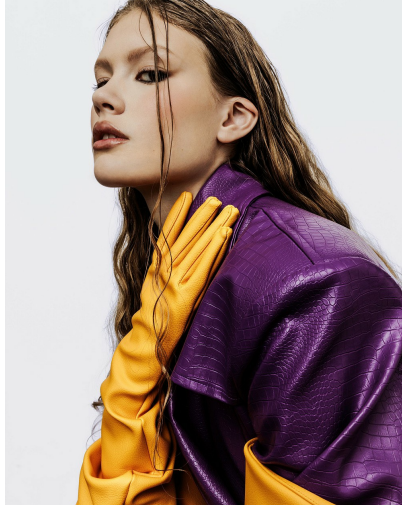

ISABELLA SURMAN

HEIGHT 5' 11" (180CM) BUST 33A WAIST 26" (65.5CM) HIPS 36½" (92.5CM) DRESS 2-4US (32-34EUR) SHOES 10½US HAIR DARK
BLONDE EYES BROWN

ISABELLA SURMAN

HEIGHT 5' 11" (180CM) BUST 33A WAIST 26" (65.5CM) HIPS 36½" (92.5CM) DRESS 2-4US (32-34EUR) SHOES 10½US HAIR DARK
BLONDE EYES BROWN

ISABELLA SURMAN

HEIGHT 5' 11" (180CM) BUST 33A WAIST 26" (65.5CM) HIPS 36½" (92.5CM) DRESS 2-4US (32-34EUR) SHOES 10½US HAIR DARK
BLONDE EYES BROWN