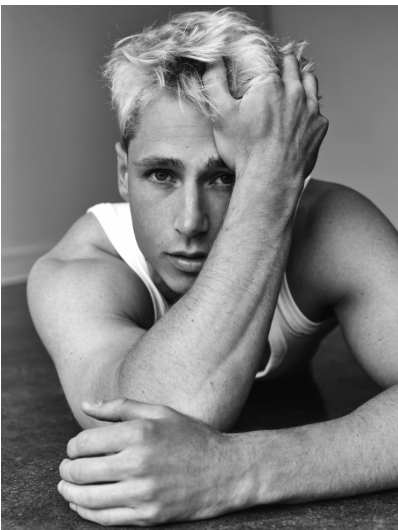

LUKAS MACNAUGHTON -

HEIGHT 6'1" (185CM) COLLAR 15" SUIT 42" (106.5CM) WAIST 32" (81CM) SLEEVE 33" (83.5CM) INSEAM 34" SHOES 11 US HAIR LIGHT BLOND EYES BLUE

PROFESSIONAL SOCCER PLAYER

LUKAS MACNAUGHTON -

HEIGHT 6' 1" (185CM) COLLAR 15" SUIT 42" (106.5CM) WAIST 32" (81CM) SLEEVE 33" (83.5CM) INSEAM 34" SHOES 11 US HAIR LIGHT BLONDE EYES BLUE

PROFESSIONAL SOCCER PLAYER