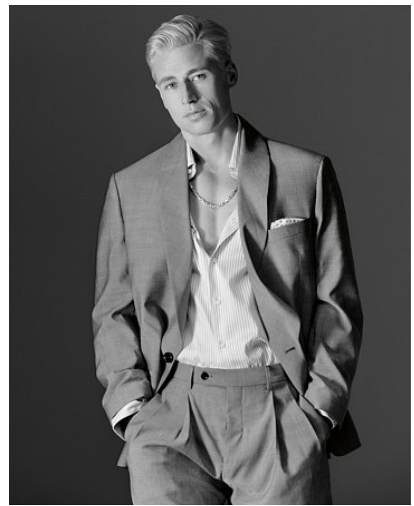

LUKAS MACNAUGHTON -

HEIGHT 6'1" (185CM) COLLAR 15" SUIT 42" (106.5CM) WAIST 32" (81CM) SLEEVE 33" (83.5CM) INSEAM 34" SHOES 11 US HAIR LIGHT BLOND EYES BLUE

PROFESSIONAL SOCCER PLAYER

LUKAS MACNAUGHTON -

HEIGHT 6' 1" (185CM) COLLAR 15" SUIT 42" (106.5CM) WAIST 32" (81CM) SLEEVE 33" (83.5CM) INSEAM 34" SHOES 11 US HAIR LIGHT BLONDE EYES BLUE

PROFESSIONAL SOCCER PLAYER