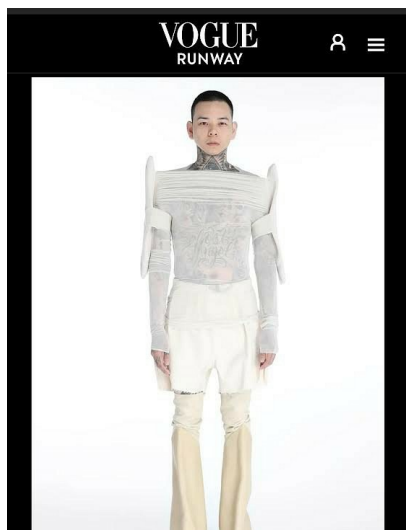

MICHAEL NGUYEN

HEIGHT 5' 11" (180CM) COLLAR 14½" SUIT 38" (96CM) WAIST 30" (76CM) SLEEVE 33" (83.5CM) INSEAM 32" SHOES 9½US
HAIR BLONDE EYES BROWN

MICHAEL NGUYEN

HEIGHT 5' 11" (180CM) COLLAR 14½" SUIT 38" (96CM) WAIST 30" (76CM) SLEEVE 33" (83.5CM) INSEAM 32" SHOES 9½US
HAIR BLONDE EYES BROWN

MICHAEL NGUYEN

HEIGHT 5' 11" (180CM) COLLAR 14½" SUIT 38" (96CM) WAIST 30" (76CM) SLEEVE 33" (83.5CM) INSEAM 32" SHOES 9½US
HAIR BLONDE EYES BROWN