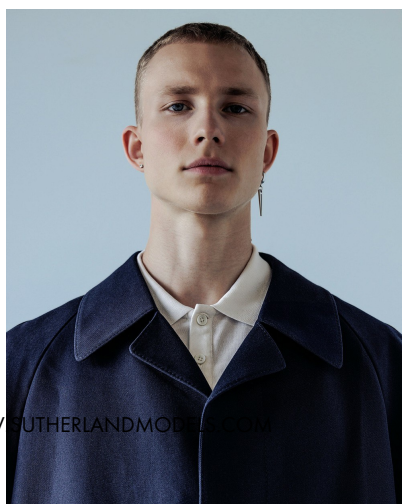

VIKTOR MAKAROV

HEIGHT 6' 1½" (186.5CM) COLLAR 14½" SUIT 40" (101.5CM) WAIST 30" (76CM) SLEEVE 33" (83.5CM) INSEAM 32" SHOES 11½US
HAIR BLONDE EYES BLUE

VIKTOR MAKAROV

HEIGHT 6' 1½" (186.5CM) COLLAR 14½" SUIT 40" (101.5CM) WAIST 30" (76CM) SLEEVE 33" (83.5CM) INSEAM 32" SHOES 11½US
HAIR BLONDE EYES BLUE

VIKTOR MAKAROV

HEIGHT 6' 1½" (186.5CM) COLLAR 14½" SUIT 40" (101.5CM) WAIST 30" (76CM) SLEEVE 33" (83.5CM) INSEAM 32" SHOES 11½US
HAIR BLONDE EYES BLUE