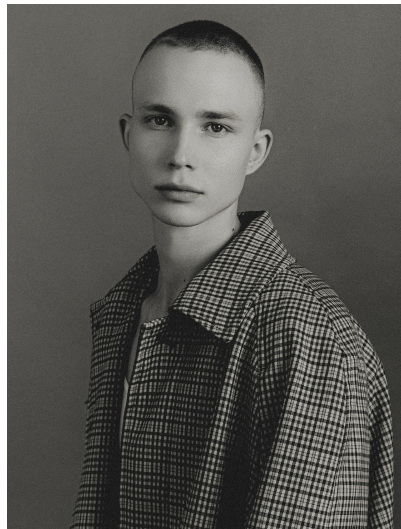

VIKTOR MAKAROV

HEIGHT 6' 1½" (186.5CM) COLLAR 14½" SUIT 40" (101.5CM) WAIST 30" (76CM) SLEEVE 33" (83.5CM) INSEAM 32" SHOES 11½US
HAIR BLONDE EYES BLUE

VIKTOR MAKAROV

HEIGHT 6' 1½" (186.5CM) COLLAR 14½" SUIT 40" (101.5CM) WAIST 30" (76CM) SLEEVE 33" (83.5CM) INSEAM 32" SHOES 11½US
HAIR BLONDE EYES BLUE

VIKTOR MAKAROV

HEIGHT 6' 1½" (186.5CM) COLLAR 14½" SUIT 40" (101.5CM) WAIST 30" (76CM) SLEEVE 33" (83.5CM) INSEAM 32" SHOES 11½US
HAIR BLONDE EYES BLUE