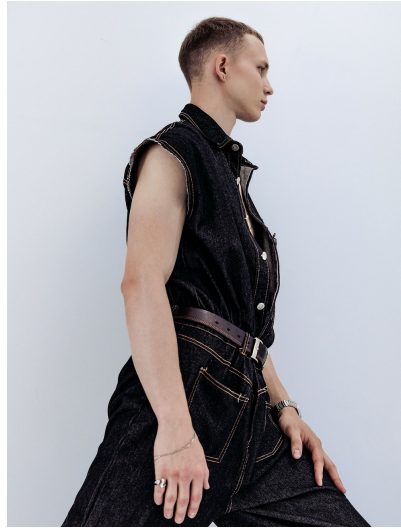

VIKTOR MAKAROV

HEIGHT 6' 1½" (186.5CM) COLLAR 14½" SUIT 40" (101.5CM) WAIST 30" (76CM) SLEEVE 33" (83.5CM) INSEAM 32" SHOES 11½US
HAIR BLONDE EYES BLUE

VIKTOR MAKAROV

HEIGHT 6' 1½" (186.5CM) COLLAR 14½" SUIT 40" (101.5CM) WAIST 30" (76CM) SLEEVE 33" (83.5CM) INSEAM 32" SHOES 11½US
HAIR BLONDE EYES BLUE

VIKTOR MAKAROV

HEIGHT 6' 1½" (186.5CM) COLLAR 14½" SUIT 40" (101.5CM) WAIST 30" (76CM) SLEEVE 33" (83.5CM) INSEAM 32" SHOES 11½US
HAIR BLONDE EYES BLUE