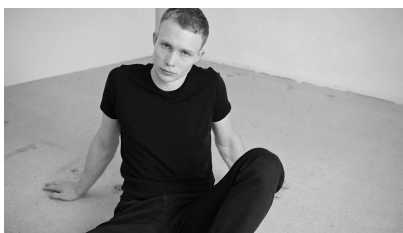

VIKTOR MAKAROV

HEIGHT 6' 1½" (186.5CM) COLLAR 14½" SUIT 40" (101.5CM) WAIST 30" (76CM) SLEEVE 33" (83.5CM) INSEAM 32" SHOES 11½US
HAIR BLONDE EYES BLUE

VIKTOR MAKAROV

HEIGHT 6' 1½" (186.5CM) COLLAR 14½" SUIT 40" (101.5CM) WAIST 30" (76CM) SLEEVE 33" (83.5CM) INSEAM 32" SHOES 11½US
HAIR BLONDE EYES BLUE

VIKTOR MAKAROV

HEIGHT 6' 1½" (186.5CM) COLLAR 14½" SUIT 40" (101.5CM) WAIST 30" (76CM) SLEEVE 33" (83.5CM) INSEAM 32" SHOES 11½US
HAIR BLONDE EYES BLUE