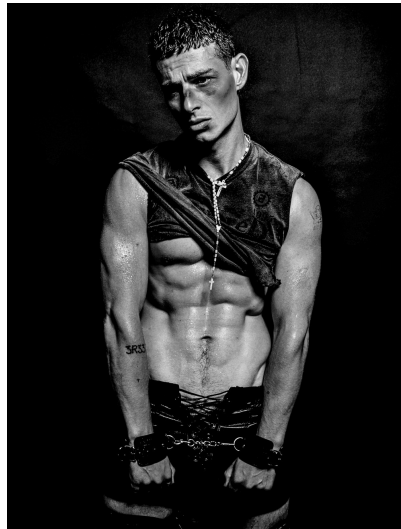

OLIVER ORLANDINI

HEIGHT 6' 0" (182.5CM) COLLAR 15½" SUIT 38" (97CM) WAIST 30" (76CM) SLEEVE 30" (76CM) INSEAM 31" SHOES 10½US
HAIR DARK BLONDE EYES BLUE

OLIVER ORLANDINI

HEIGHT 6' 0" (182.5CM) COLLAR 15½" SUIT 38" (97CM) WAIST 30" (76CM) SLEEVE 30" (76CM) INSEAM 31" SHOES 10½US
HAIR DARK BLONDE EYES BLUE

OLIVER ORLANDINI

HEIGHT 6' 0" (182.5CM) COLLAR 15½" SUIT 38" (97CM) WAIST 30" (76CM) SLEEVE 30" (76CM) INSEAM 31" SHOES 10½US
HAIR DARK BLONDE EYES BLUE