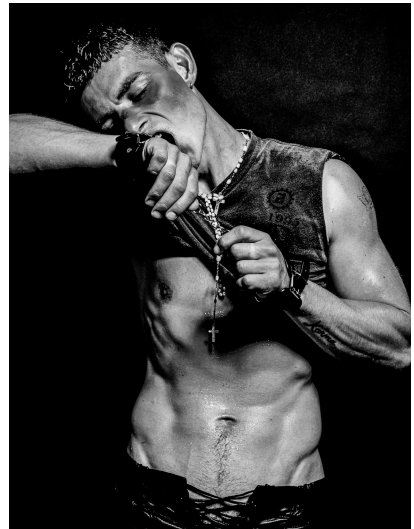

OLIVER ORLANDINI

HEIGHT 6' 0" (182.5CM) COLLAR 15½" SUIT 38" (97CM) WAIST 30" (76CM) SLEEVE 30" (76CM) INSEAM 31" SHOES 10½US
HAIR DARK BLONDE EYES BLUE

OLIVER ORLANDINI

HEIGHT 6' 0" (182.5CM) COLLAR 15½" SUIT 38" (97CM) WAIST 30" (76CM) SLEEVE 30" (76CM) INSEAM 31" SHOES 10½US
HAIR DARK BLONDE EYES BLUE

OLIVER ORLANDINI

HEIGHT 6' 0" (182.5CM) COLLAR 15½" SUIT 38" (97CM) WAIST 30" (76CM) SLEEVE 30" (76CM) INSEAM 31" SHOES 10½US
HAIR DARK BLONDE EYES BLUE