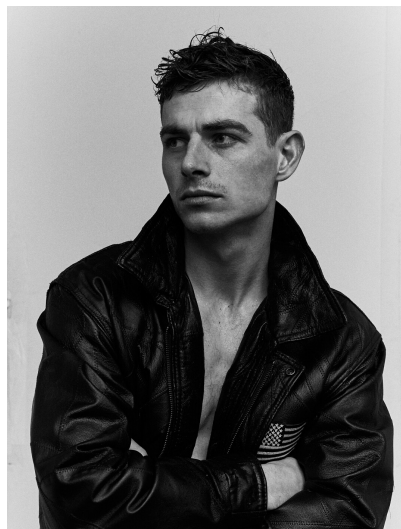

OLIVER ORLANDINI

HEIGHT 6' 0" (182.5CM) COLLAR 15½" SUIT 38" (97CM) WAIST 30" (76CM) SLEEVE 30" (76CM) INSEAM 31" SHOES 10½US
HAIR DARK BLONDE EYES BLUE

OLIVER ORLANDINI

HEIGHT 6' 0" (182.5CM) COLLAR 15½" SUIT 38" (97CM) WAIST 30" (76CM) SLEEVE 30" (76CM) INSEAM 31" SHOES 10½US
HAIR DARK BLONDE EYES BLUE

OLIVER ORLANDINI

HEIGHT 6' 0" (182.5CM) COLLAR 15½" SUIT 38" (97CM) WAIST 30" (76CM) SLEEVE 30" (76CM) INSEAM 31" SHOES 10½US
HAIR DARK BLONDE EYES BLUE