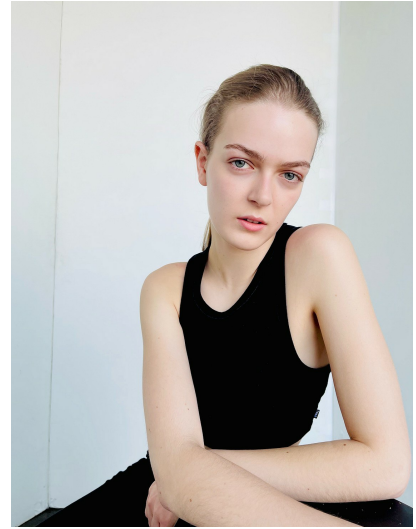

SCARLETT ELLIOTT

HEIGHT 5' 9½" (177CM) BUST 32B WAIST 25" (64CM) HIPS 34½" (87CM) DRESS 0-2US (30-32EUR) SHOES 9US HAIR BLONDE
EYES GREEN

SCARLETT ELLIOTT

HEIGHT 5' 9½" (177CM) BUST 32B WAIST 25" (64CM) HIPS 34½" (87CM) DRESS 0-2US (30-32EUR) SHOES 9US HAIR BLONDE
EYES GREEN