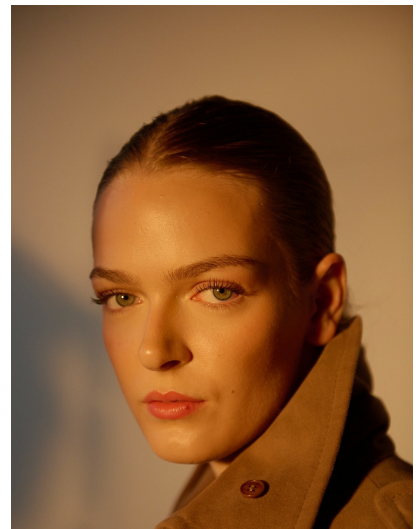

SCARLETT ELLIOTT

HEIGHT 5' 9½" (177CM) BUST 32B WAIST 25" (64CM) HIPS 34½" (87CM) DRESS 0-2US (30-32EUR) SHOES 9US HAIR BLONDE
EYES GREEN

SCARLETT ELLIOTT

HEIGHT 5' 9½" (177CM) BUST 32B WAIST 25" (64CM) HIPS 34½" (87CM) DRESS 0-2US (30-32EUR) SHOES 9US HAIR BLONDE
EYES GREEN