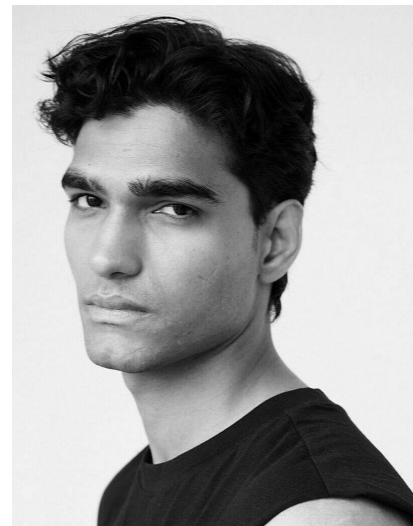

IMRAN ALI

HEIGHT 6' 0" (182.5CM) COLLAR 15" SUIT 36½" (93CM) WAIST 29" (73.5CM) SLEEVE 24" (61CM) INSEAM 31" SHOES 9US HAIR
BLACK EYES BLACK

IMRAN ALI

HEIGHT 6' 0" (182.5CM) COLLAR 15" SUIT 36½" (93CM) WAIST 29" (73.5CM) SLEEVE 24" (61CM) INSEAM 31" SHOES 9US HAIR BLACK EYES BLACK

IMRAN ALI

HEIGHT 6' 0" (182.5CM) COLLAR 15" SUIT 36½" (93CM) WAIST 29" (73.5CM) SLEEVE 24" (61CM) INSEAM 31" SHOES 9US HAIR
BLACK EYES BLACK