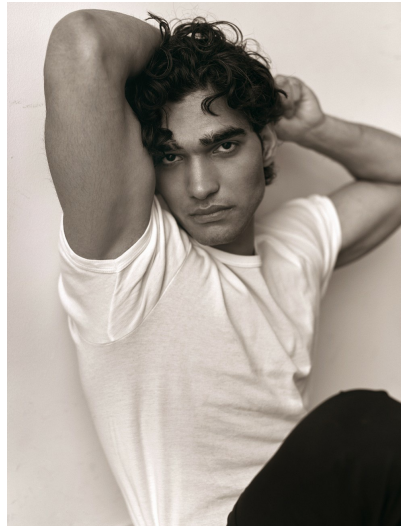

IMRAN ALI

HEIGHT 6' 0" (182.5CM) COLLAR 15" SUIT 36½" (93CM) WAIST 29" (73.5CM) SLEEVE 24" (61CM) INSEAM 31" SHOES 9US HAIR
BLACK EYES BLACK

IMRAN ALI

HEIGHT 6' 0" (182.5CM) COLLAR 15" SUIT 36½" (93CM) WAIST 29" (73.5CM) SLEEVE 24" (61CM) INSEAM 31" SHOES 9US HAIR BLACK EYES BLACK

IMRAN ALI

HEIGHT 6' 0" (182.5CM) COLLAR 15" SUIT 36½" (93CM) WAIST 29" (73.5CM) SLEEVE 24" (61CM) INSEAM 31" SHOES 9US HAIR
BLACK EYES BLACK