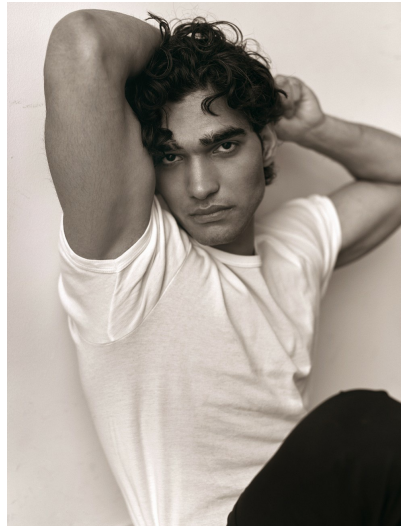

# IMRAN ALI

HEIGHT 6' 0" (182.5CM) COLLAR 15" SUIT 36½" (93CM) WAIST 29" (73.5CM) SLEEVE 24" (61CM) INSEAM 31" SHOES 9US HAIR BLACK EYES BLACK