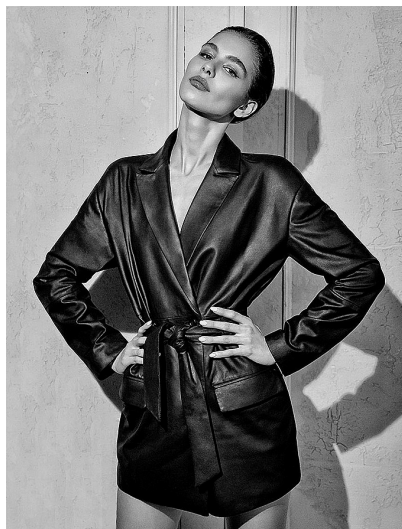

COCO

HEIGHT 5' 9" (175CM) BUST 32A WAIST 24" (61CM) HIPS 35" (89CM) DRESS 2US (32EUR) SHOES 7½US HAIR BROWN EYES BROWN

COCO

HEIGHT 5' 9" (175CM) BUST 32A WAIST 24" (61CM) HIPS 35" (89CM) DRESS 2US (32EUR) SHOES 7½US HAIR BROWN EYES BROWN

COCO

HEIGHT 5' 9" (175CM) BUST 32A WAIST 24" (61CM) HIPS 35" (89CM) DRESS 2US (32EUR) SHOES 7½US HAIR BROWN EYES BROWN