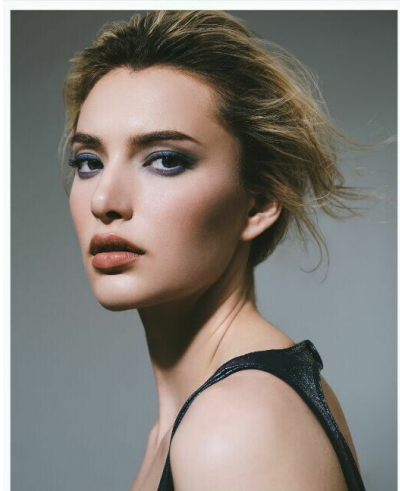

RYLEIGH WHITE

HEIGHT 5' 9" (175.5CM) BUST 32B WAIST 24" (61CM) HIPS 34" (86CM) DRESS 2US (32EUR) SHOES 8US HAIR BLONDE EYES BLUE

RYLEIGH WHITE

HEIGHT 5' 9" (175.5CM) BUST 32B WAIST 24" (61CM) HIPS 34" (86CM) DRESS 2US (32EUR) SHOES 8US HAIR BLONDE EYES BLUE