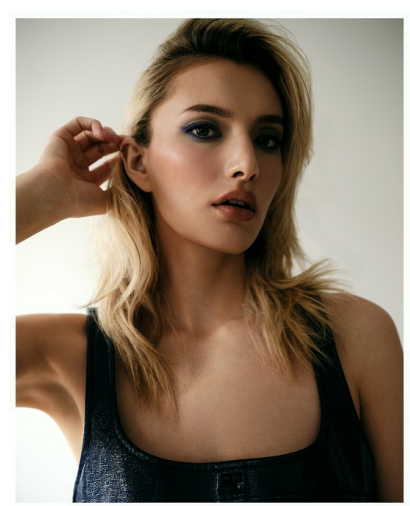

RYLEIGH WHITE

HEIGHT 5' 9" (175.5CM) BUST 32B WAIST 24" (61CM) HIPS 34" (86CM) DRESS 2US (32EUR) SHOES 8US HAIR BLONDE EYES BLUE

RYLEIGH WHITE

HEIGHT 5' 9" (175.5CM) BUST 32B WAIST 24" (61CM) HIPS 34" (86CM) DRESS 2US (32EUR) SHOES 8US HAIR BLONDE EYES BLUE