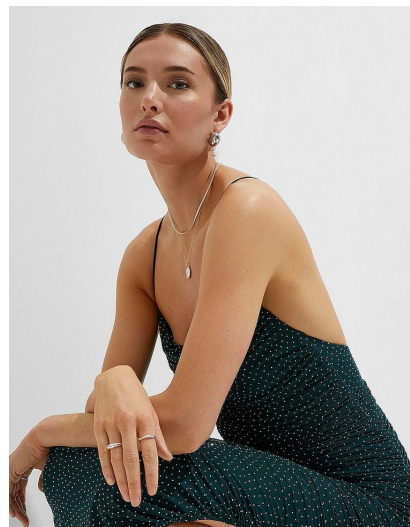

RYLEIGH WHITE

HEIGHT 5' 9" (175.5CM) BUST 32B WAIST 24" (61CM) HIPS 34" (86CM) DRESS 2US (32EUR) SHOES 8US HAIR BLONDE EYES BLUE

RYLEIGH WHITE

HEIGHT 5' 9" (175.5CM) BUST 32B WAIST 24" (61CM) HIPS 34" (86CM) DRESS 2US (32EUR) SHOES 8US HAIR BLONDE EYES BLUE