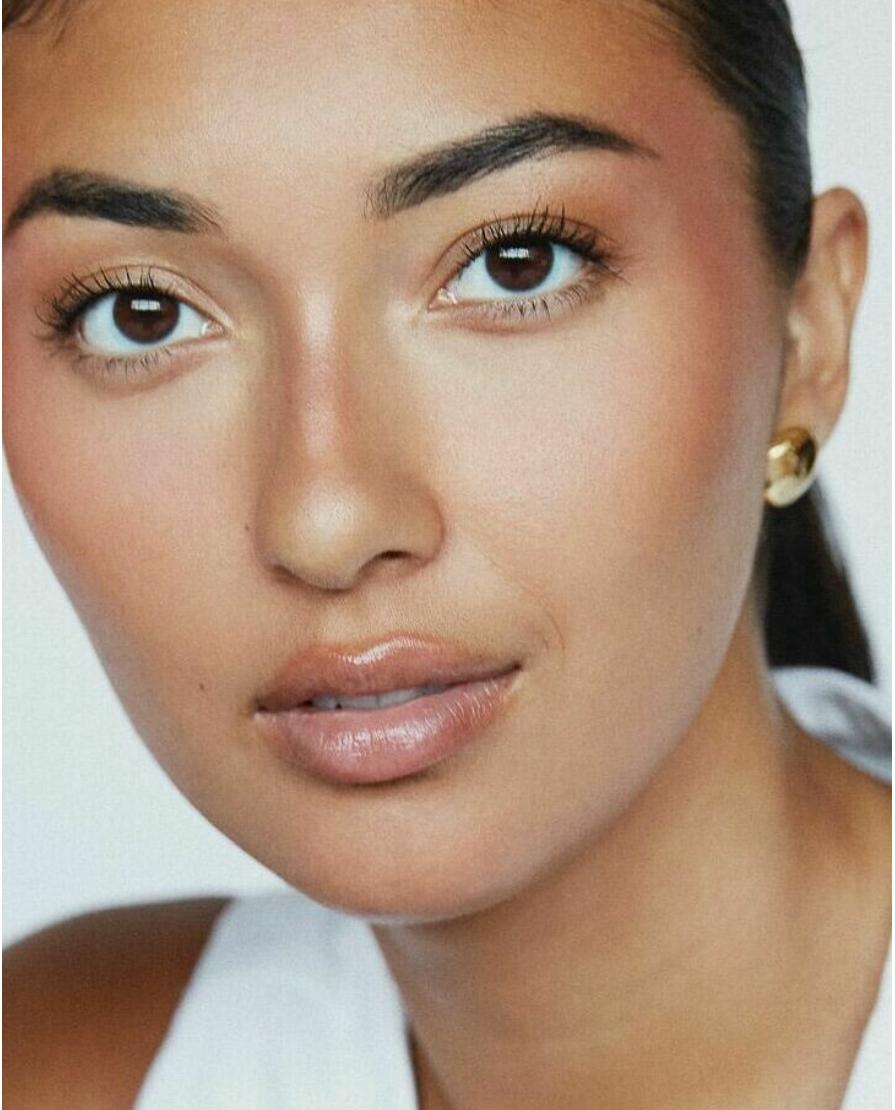

SARA SANABRIA

HEIGHT 5' 6" (168CM) BUST 34B WAIST 27" (69CM) HIPS 39" (99.5CM) DRESS 4-6US (34-36EUR) SHOES 9US HAIR BROWN EYES BROWN

SARA SANABRIA

HEIGHT 5' 6" (168CM) BUST 34B WAIST 27" (69CM) HIPS 39" (99.5CM) DRESS 4-6US (34-36EUR) SHOES 9US HAIR BROWN EYES BROWN

SARA SANABRIA

HEIGHT 5' 6" (168CM) BUST 34B WAIST 27" (69CM) HIPS 39" (99.5CM) DRESS 4-6US (34-36EUR) SHOES 9US HAIR BROWN EYES BROWN

SARA SANABRIA

erland suth
dels mo

HEIGHT 5' 6" (168CM) BUST 34B WAIST 27" (69CM) HIPS 39" (99.5CM) DRESS 4-6US (34-36EUR) SHOES 9US HAIR BROWN EYES BROWN

SARA SANABRIA

erland suth
dels mo

HEIGHT 5' 6" (168CM) BUST 34B WAIST 27" (69CM) HIPS 39" (99.5CM) DRESS 4-6US (34-36EUR) SHOES 9US HAIR BROWN EYES BROWN

SARA SANABRIA

HEIGHT 5' 6" (168CM) BUST 34B WAIST 27" (69CM) HIPS 39" (99.5CM) DRESS 4-6US (34-36EUR) SHOES 9US HAIR BROWN EYES BROWN