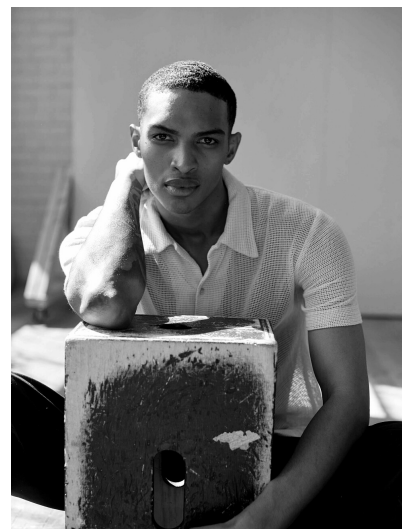

TY DELEVANTE

HEIGHT 6' 2½" (189.5CM) COLLAR 15" SUIT 40" (101.5CM) WAIST 32" (81.5CM) SLEEVE 34" (86CM) INSEAM 32" SHOES 11US
HAIR BLACK EYES BROWN

TY DELEVANTE

HEIGHT 6' 2½" (189.5CM) COLLAR 15" SUIT 40" (101.5CM) WAIST 32" (81.5CM) SLEEVE 34" (86CM) INSEAM 32" SHOES 11US
HAIR BLACK EYES BROWN

TY DELEVANTE

HEIGHT 6' 2½" (189.5CM) COLLAR 15" SUIT 40" (101.5CM) WAIST 32" (81.5CM) SLEEVE 34" (86CM) INSEAM 32" SHOES 11US
HAIR BLACK EYES BROWN