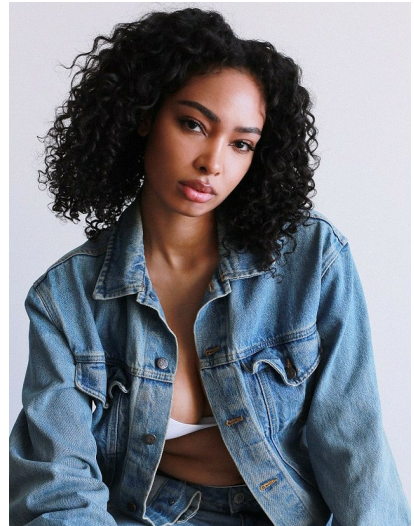

ASHLEY MASSIAH

HEIGHT 5' 9½" (176CM) BUST 34D WAIST 27" (68.5CM) HIPS 37½" (95.5CM) DRESS 6US (36EUR) SHOES 10US HAIR BROWN
EYES BROWN

ASHLEY MASSIAH

HEIGHT 5' 9½" (176CM) BUST 34D WAIST 27" (68.5CM) HIPS 37½" (95.5CM) DRESS 6US (36EUR) SHOES 10US HAIR BROWN
EYES BROWN

ASHLEY MASSIAH

HEIGHT 5' 9½" (176CM) BUST 34D WAIST 27" (68.5CM) HIPS 37½" (95.5CM) DRESS 6US (36EUR) SHOES 10US HAIR BROWN
EYES BROWN