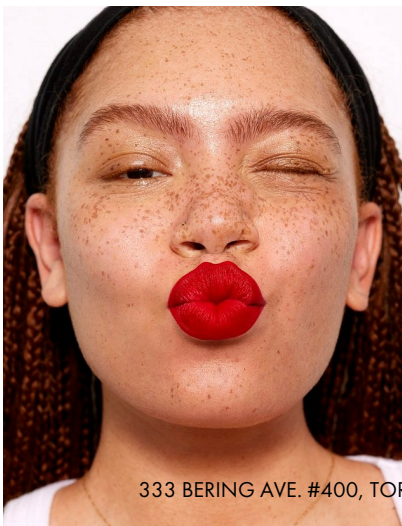

ROBYN CHIN

HEIGHT 5' 8" (173CM)   BUST 34C   WAIST 30" (76CM)   HIPS 42" (106.5CM)   DRESS 8-10US (38-40EUR)   SHOES 8US   HAIR AUBURN
EYES BROWN