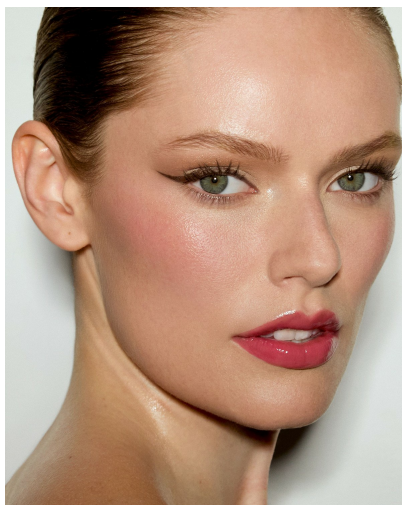

ISLA VAILLANT

HEIGHT 5' 8" (172.5CM) WAIST 24" (60.5CM) HIPS 37" (94.5CM) DRESS 4-6US (34-36EUR) SHOES 7½US HAIR DARK BLONDE EYES BLUE GREEN

ISLA VAILLANT

HEIGHT 5' 8" (172.5CM) WAIST 24" (60.5CM) HIPS 37" (94.5CM) DRESS 4-6US (34-36EUR) SHOES 7½US HAIR DARK BLONDE EYES BLUE GREEN