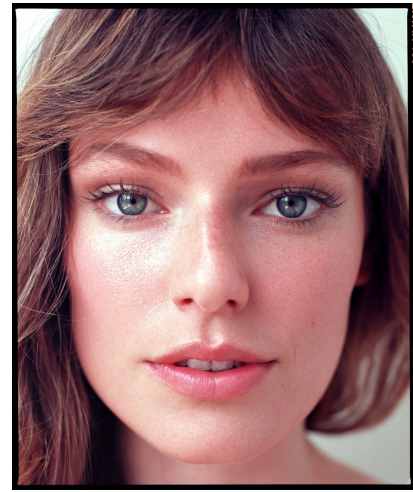

ISLA VAILLANT

HEIGHT 5' 8" (172.5CM) WAIST 24" (60.5CM) HIPS 37" (94.5CM) DRESS 4-6US (34-36EUR) SHOES 7½US HAIR DARK BLONDE EYES BLUE GREEN

ISLA VAILLANT

HEIGHT 5' 8" (172.5CM) WAIST 24" (60.5CM) HIPS 37" (94.5CM) DRESS 4-6US (34-36EUR) SHOES 7½US HAIR DARK BLONDE EYES BLUE GREEN

ISLA VAILLANT

HEIGHT 5' 8" (172.5CM) WAIST 24" (60.5CM) HIPS 37" (94.5CM) DRESS 4-6US (34-36EUR) SHOES 7½US HAIR DARK BLONDE EYES BLUE GREEN