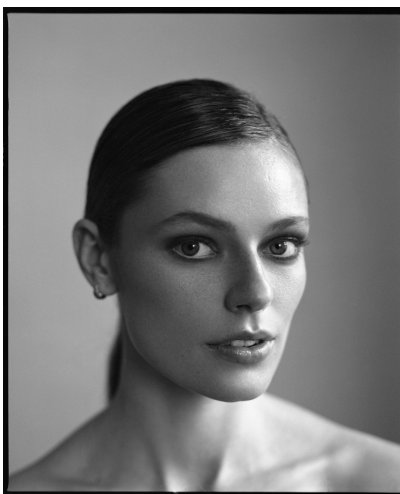

ISLA VAILLANT

HEIGHT 5' 8" (172.5CM) WAIST 24" (60.5CM) HIPS 37" (94.5CM) DRESS 4-6US (34-36EUR) SHOES 7½US HAIR DARK BLONDE EYES BLUE GREEN

ISLA VAILLANT

HEIGHT 5' 8" (172.5CM) WAIST 24" (60.5CM) HIPS 37" (94.5CM) DRESS 4-6US (34-36EUR) SHOES 7½US HAIR DARK BLONDE EYES BLUE GREEN

ISLA VAILLANT

HEIGHT 5' 8" (172.5CM) WAIST 24" (60.5CM) HIPS 37" (94.5CM) DRESS 4-6US (34-36EUR) SHOES 7½US HAIR DARK BLONDE EYES BLUE GREEN