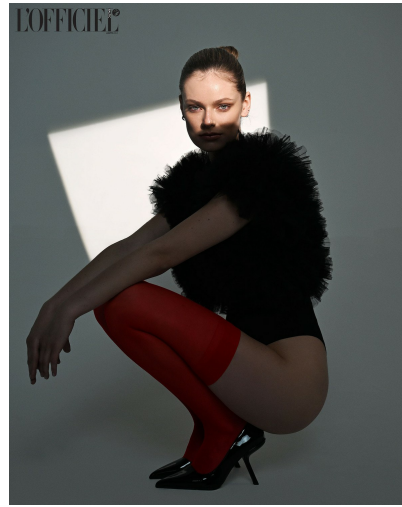

ISLA VAILLANT

HEIGHT 5' 8" (172.5CM) WAIST 24" (60.5CM) HIPS 37" (94.5CM) DRESS 4-6US (34-36EUR) SHOES 7½US HAIR DARK BLONDE EYES BLUE GREEN

ISLA VAILLANT

HEIGHT 5' 8" (172.5CM) WAIST 24" (60.5CM) HIPS 37" (94.5CM) DRESS 4-6US (34-36EUR) SHOES 7½US HAIR DARK BLONDE EYES BLUE GREEN

ISLA VAILLANT

HEIGHT 5' 8" (172.5CM) WAIST 24" (60.5CM) HIPS 37" (94.5CM) DRESS 4-6US (34-36EUR) SHOES 7½US HAIR DARK BLONDE EYES BLUE GREEN