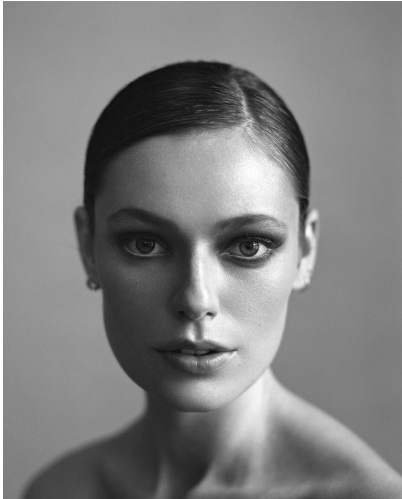

ISLA VAILLANT

HEIGHT 5' 8" (172.5CM) WAIST 24" (60.5CM) HIPS 37" (94.5CM) DRESS 4-6US (34-36EUR) SHOES 7½US HAIR DARK BLONDE EYES BLUE GREEN

ISLA VAILLANT

HEIGHT 5' 8" (172.5CM) WAIST 24" (60.5CM) HIPS 37" (94.5CM) DRESS 4-6US (34-36EUR) SHOES 7½US HAIR DARK BLONDE EYES BLUE GREEN

ISLA VAILLANT

HEIGHT 5' 8" (172.5CM) WAIST 24" (60.5CM) HIPS 37" (94.5CM) DRESS 4-6US (34-36EUR) SHOES 7½US HAIR DARK BLONDE EYES BLUE GREEN