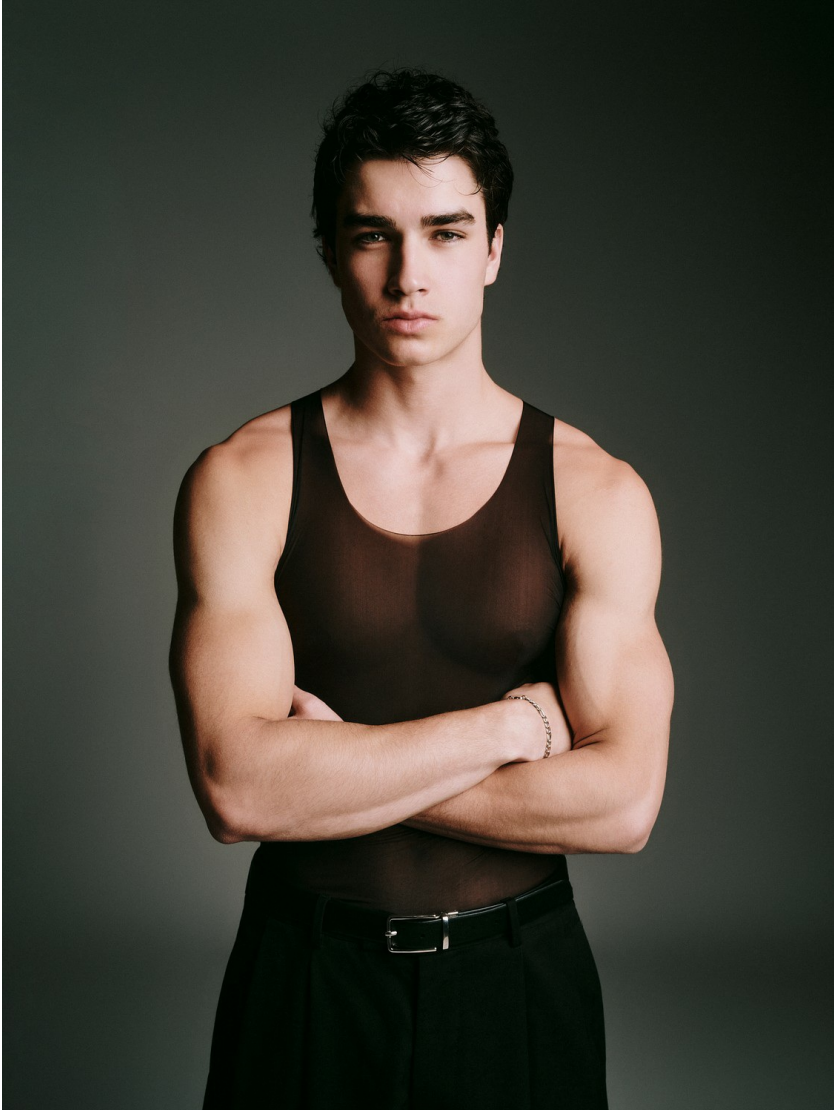

TYSON MOORE

HEIGHT 6' 2" (188CM) COLLAR 15" SUIT 38" (96CM) WAIST 31" (79CM) SLEEVE 32"
(81CM) INSEAM 31" SHOES 12US HAIR BROWN EYES GREEN