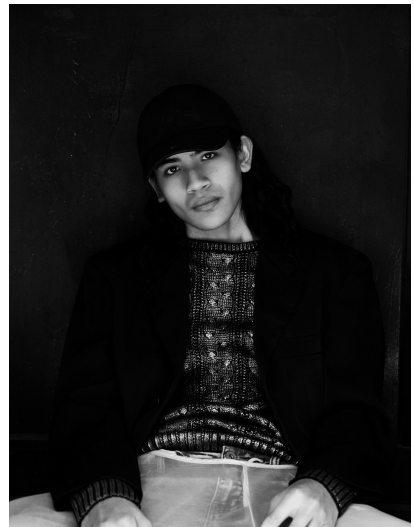

SIMON GUILLEN

HEIGHT 6' 2" (187.5CM) COLLAR 15" SUIT 36" (91.5CM) WAIST 28" (70.5CM) SLEEVE 33" (84CM) INSEAM 36" SHOES 12US
HAIR BLACK EYES BROWN

SIMON GUILLEN

HEIGHT 6' 2" (187.5CM) COLLAR 15" SUIT 36" (91.5CM) WAIST 28" (70.5CM) SLEEVE 33" (84CM) INSEAM 36" SHOES 12US
HAIR BLACK EYES BROWN

SIMON GUILLEN

HEIGHT 6' 2" (187.5CM) COLLAR 15" SUIT 36" (91.5CM) WAIST 28" (70.5CM) SLEEVE 33" (84CM) INSEAM 36" SHOES 12US
HAIR BLACK EYES BROWN