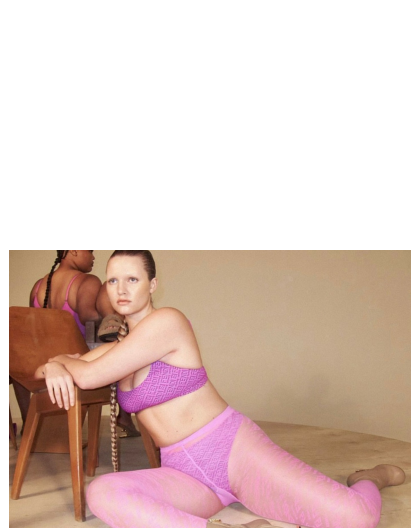

KATE KOPE

HEIGHT 5' 9" (175CM) BUST 34D WAIST 30" (76CM) HIPS 42" (106.5CM) DRESS 8US (38EUR) SHOES 8½US HAIR BLONDE EYES BLUE GREEN

KATE KOPE

HEIGHT 5' 9" (175CM) BUST 34D WAIST 30" (76CM) HIPS 42" (106.5CM) DRESS 8US (38EUR) SHOES 8½US HAIR BLONDE EYES BLUE GREEN