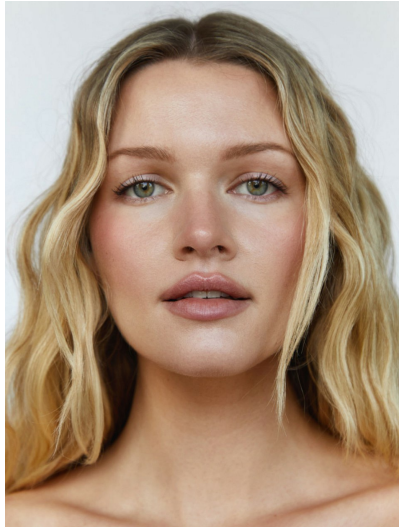

KATE KOPE

HEIGHT 5' 9" (175CM) BUST 34D WAIST 30" (76CM) HIPS 42" (106.5CM) DRESS 8US (38EUR) SHOES 8½US HAIR BLONDE EYES BLUE GREEN

KATE KOPE

HEIGHT 5' 9" (175CM) BUST 34D WAIST 30" (76CM) HIPS 42" (106.5CM) DRESS 8US (38EUR) SHOES 8½US HAIR BLONDE EYES BLUE GREEN