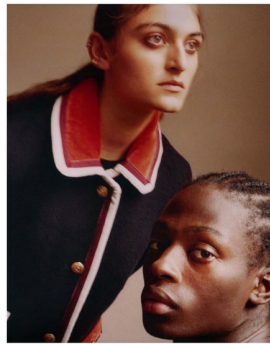

ELLA JUBILEE

HEIGHT 5' 9½" (176.5CM) BUST 32B WAIST 25" (64CM) HIPS 36½" (93CM) DRESS 4US (34EUR) SHOES 9½US HAIR BROWN EYES HAZEL

ELLA JUBILEE

HEIGHT 5' 9½" (176.5CM) BUST 32B WAIST 25" (64CM) HIPS 36½" (93CM) DRESS 4US (34EUR) SHOES 9½US HAIR BROWN EYES HAZEL