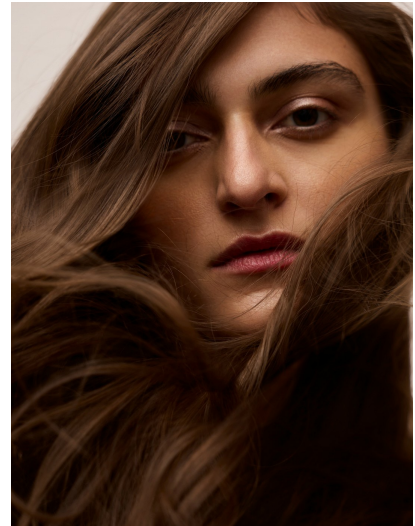

ELLA JUBILEE

HEIGHT 5' 9½" (176.5CM) BUST 32B WAIST 25" (64CM) HIPS 36½" (93CM) DRESS 4US (34EUR) SHOES 9½US HAIR BROWN EYES HAZEL

ELLA JUBILEE

HEIGHT 5' 9½" (176.5CM) BUST 32B WAIST 25" (64CM) HIPS 36½" (93CM) DRESS 4US (34EUR) SHOES 9½US HAIR BROWN EYES HAZEL