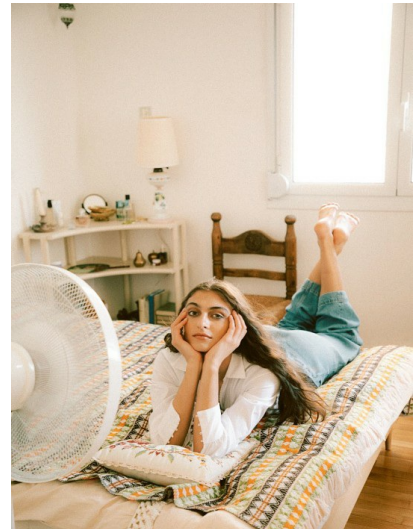

ELLA JUBILEE

HEIGHT 5' 9½" (176.5CM) BUST 32B WAIST 25" (64CM) HIPS 36½" (93CM) DRESS 4US (34EUR) SHOES 9½US HAIR BROWN EYES HAZEL

ELLA JUBILEE

HEIGHT 5' 9½" (176.5CM) BUST 32B WAIST 25" (64CM) HIPS 36½" (93CM) DRESS 4US (34EUR) SHOES 9½US HAIR BROWN EYES HAZEL