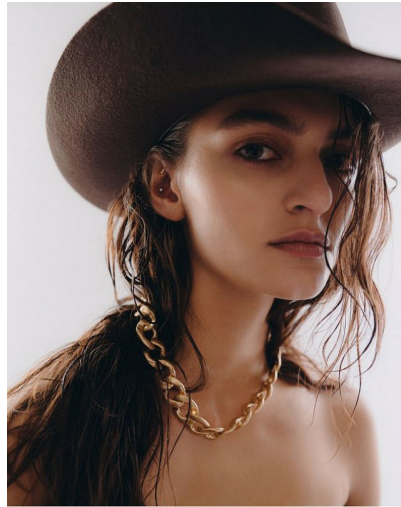

ELLA JUBILEE

HEIGHT 5' 9½" (176.5CM) BUST 32B WAIST 25" (64CM) HIPS 36½" (93CM) DRESS 4US (34EUR) SHOES 9½US HAIR BROWN EYES HAZEL

ELLA JUBILEE

HEIGHT 5' 9½" (176.5CM) BUST 32B WAIST 25" (64CM) HIPS 36½" (93CM) DRESS 4US (34EUR) SHOES 9½US HAIR BROWN EYES HAZEL

ALLLOOKS SHIRT