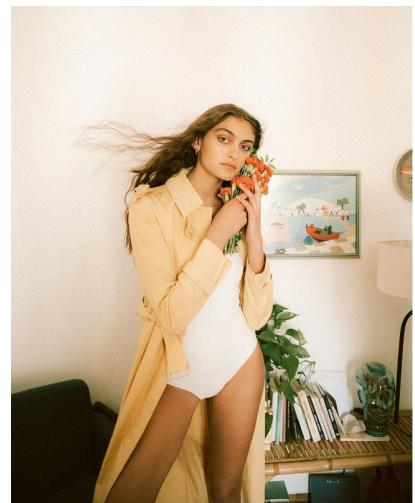

ELLA JUBILEE

HEIGHT 5' 9½" (176.5CM) BUST 32B WAIST 25" (64CM) HIPS 36½" (93CM) DRESS 4US (34EUR) SHOES 9½US HAIR BROWN EYES HAZEL

ELLA JUBILEE

HEIGHT 5' 9½" (176.5CM) BUST 32B WAIST 25" (64CM) HIPS 36½" (93CM) DRESS 4US (34EUR) SHOES 9½US HAIR BROWN EYES HAZEL