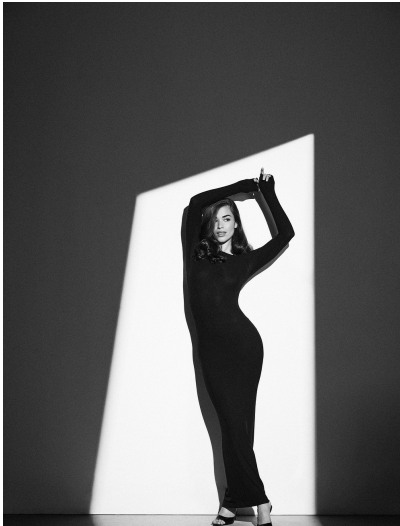

MADLINE CABRAL

HEIGHT 5' 9½" (176CM) BUST 34B WAIST 26" (66CM) HIPS 37" (94CM) DRESS 2-4US (32-34EUR) SHOES 9½US HAIR DARK BROWN EYES BROWN

MADLINE CABRAL

HEIGHT 5' 9½" (176CM) BUST 34B WAIST 26" (66CM) HIPS 37" (94CM) DRESS 2-4US (32-34EUR) SHOES 9½US HAIR DARK BROWN EYES BROWN

MADLINE CABRAL

HEIGHT 5' 9½" (176CM) BUST 34B WAIST 26" (66CM) HIPS 37" (94CM) DRESS 2-4US (32-34EUR) SHOES 9½US HAIR DARK
BROWN EYES BROWN