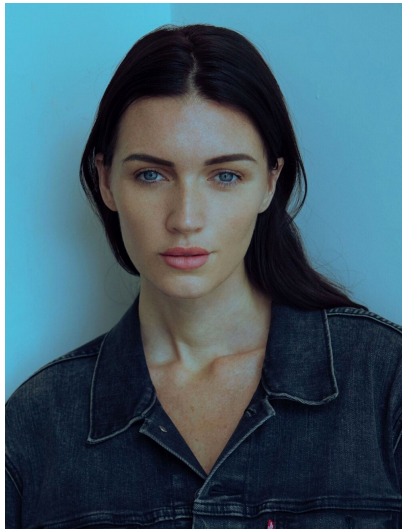

KIRSTEN DICKS

HEIGHT 5' 9" (175.5CM) BUST 34C WAIST 24" (61.5CM) HIPS 35" (88.5CM) DRESS 0-2US (30-32EUR) SHOES 8½US HAIR DARK
BROWN EYES BLUE GRAY

KIRSTEN DICKS

HEIGHT 5' 9" (175.5CM) BUST 34C WAIST 24" (61.5CM) HIPS 35" (88.5CM) DRESS 0-2US (30-32EUR) SHOES 8½US HAIR DARK
BROWN EYES BLUE GRAY