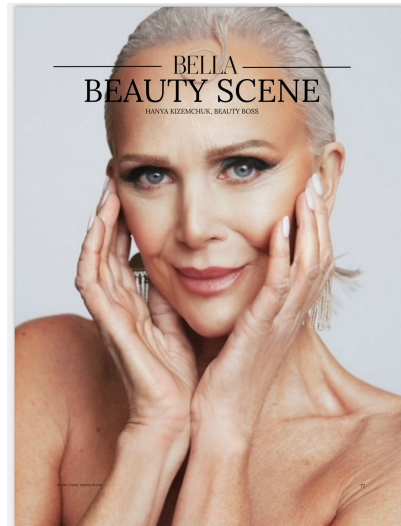

HANYA KIZEMCHUK

HEIGHT 5' 10" (177.5CM) BUST 34B WAIST 29" (73.5CM) HIPS 36" (92CM) DRESS 2US (32EUR) SHOES 10US HAIR WHITE EYES BLUE

HANYA KIZEMCHUK

HEIGHT 5' 10" (177.5CM) BUST 34B WAIST 29" (73.5CM) HIPS 36" (92CM) DRESS 2US (32EUR) SHOES 10US HAIR WHITE EYES BLUE

HANYA KIZEMCHUK

HEIGHT 5' 10" (177.5CM) BUST 34B WAIST 29" (73.5CM) HIPS 36" (92CM) DRESS 2US (32EUR) SHOES 10US HAIR WHITE EYES BLUE