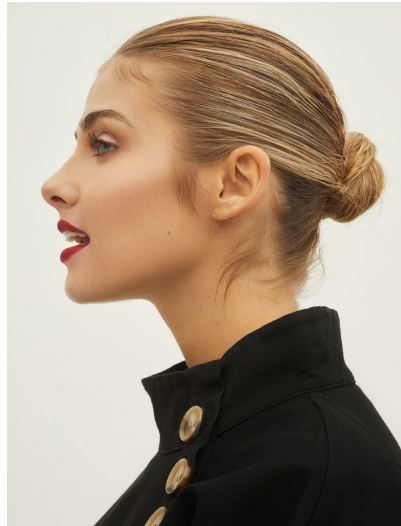

MARILOU BELANGER

HEIGHT 5' 8" (172.5CM) BUST 32B WAIST 26½" (67.5CM) HIPS 36½" (92.5CM) DRESS 2US (32EUR) SHOES 7US HAIR BLONDE
EYES BLUE

MARILOU BELANGER

HEIGHT 5' 8" (172.5CM) BUST 32B WAIST 26½" (67.5CM) HIPS 36½" (92.5CM) DRESS 2US (32EUR) SHOES 7US HAIR BLONDE
EYES BLUE

MARILOU BELANGER

HEIGHT 5' 8" (172.5CM) BUST 32B WAIST 26½" (67.5CM) HIPS 36½" (92.5CM) DRESS 2US (32EUR) SHOES 7US HAIR BLONDE
EYES BLUE