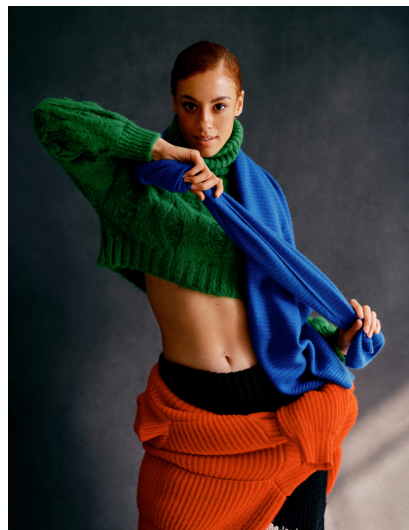

ADECIA PEACOCK

HEIGHT 5' 9" (175CM) BUST 34C WAIST 28" (71.5CM) HIPS 38" (97CM) DRESS 2-4US (32-34EUR) SHOES 9US HAIR RED EYES BROWN

ADECIA PEACOCK

HEIGHT 5' 9" (175CM) BUST 34C WAIST 28" (71.5CM) HIPS 38" (97CM) DRESS 2-4US (32-34EUR) SHOES 9US HAIR RED EYES BROWN

ADECIA PEACOCK

HEIGHT 5' 9" (175CM) BUST 34C WAIST 28" (71.5CM) HIPS 38" (97CM) DRESS 2-4US (32-34EUR) SHOES 9US HAIR RED EYES BROWN