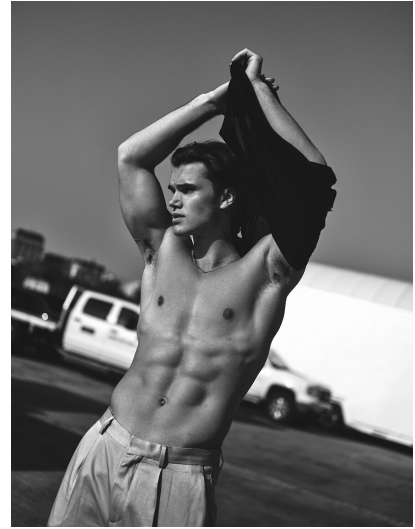

ERIC LALONDE

HEIGHT 6' 1½" (186.5CM) COLLAR 15" SUIT 42" (107CM) WAIST 31" (78.5CM) SLEEVE 33" (83.5CM) INSEAM 32" SHOES 11US
HAIR BROWN EYES BROWN

ERIC LALONDE

HEIGHT 6' 1½" (186.5CM) COLLAR 15" SUIT 42" (107CM) WAIST 31" (78.5CM) SLEEVE 33" (83.5CM) INSEAM 32" SHOES 11US
HAIR BROWN EYES BROWN

ERIC LALONDE

HEIGHT 6' 1½" (186.5CM) COLLAR 15" SUIT 42" (107CM) WAIST 31" (78.5CM) SLEEVE 33" (83.5CM) INSEAM 32" SHOES 11US
HAIR BROWN EYES BROWN