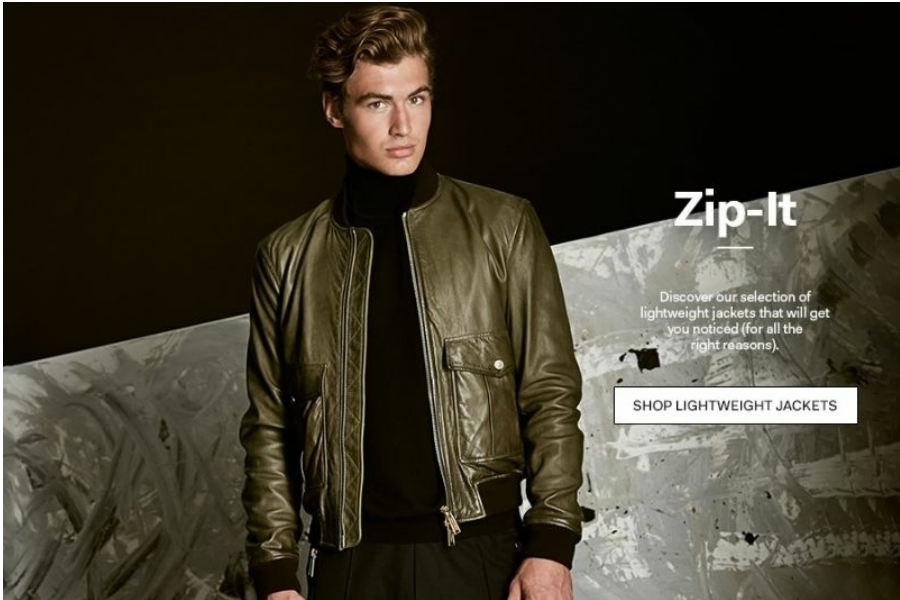

REUBEN COHEN

erland suth
dels mo

HEIGHT 6' 2" (188CM) COLLAR 15" SUIT 40" (101.5CM) WAIST 32" (81CM) SLEEVE 32"
(81CM) INSEAM 32" SHOES 11US HAIR BROWN EYES BROWN