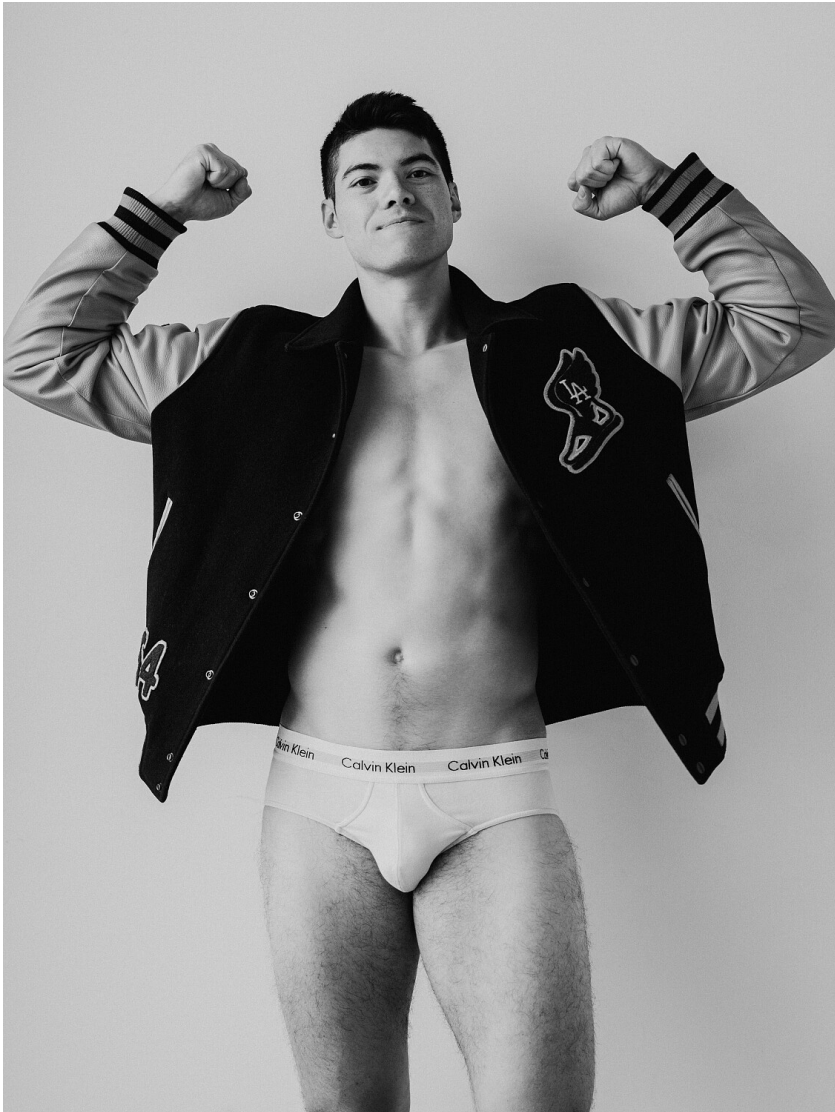

STEPHEN SMITH

HEIGHT 6' 0½" (184CM) COLLAR 15" SUIT 42" (107CM) WAIST 32" (81CM) SLEEVE 34"
(86.5CM) INSEAM 34" SHOES 10½US HAIR BLACK EYES BROWN

STEPHEN SMITH

erland suth
dels mo

HEIGHT 6' 0½" (184CM) COLLAR 15" SUIT 42" (107CM) WAIST 32" (81CM) SLEEVE 34"
(86.5CM) INSEAM 34" SHOES 10½US HAIR BLACK EYES BROWN

STEPHEN SMITH

HEIGHT 6' 0½" (184CM) COLLAR 15" SUIT 42" (107CM) WAIST 32" (81CM) SLEEVE 34"
(86.5CM) INSEAM 34" SHOES 10½US HAIR BLACK EYES BROWN

STEPHEN SMITH

HEIGHT 6' 0½" (184CM) COLLAR 15" SUIT 42" (107CM) WAIST 32" (81CM) SLEEVE 34"
(86.5CM) INSEAM 34" SHOES 10½US HAIR BLACK EYES BROWN