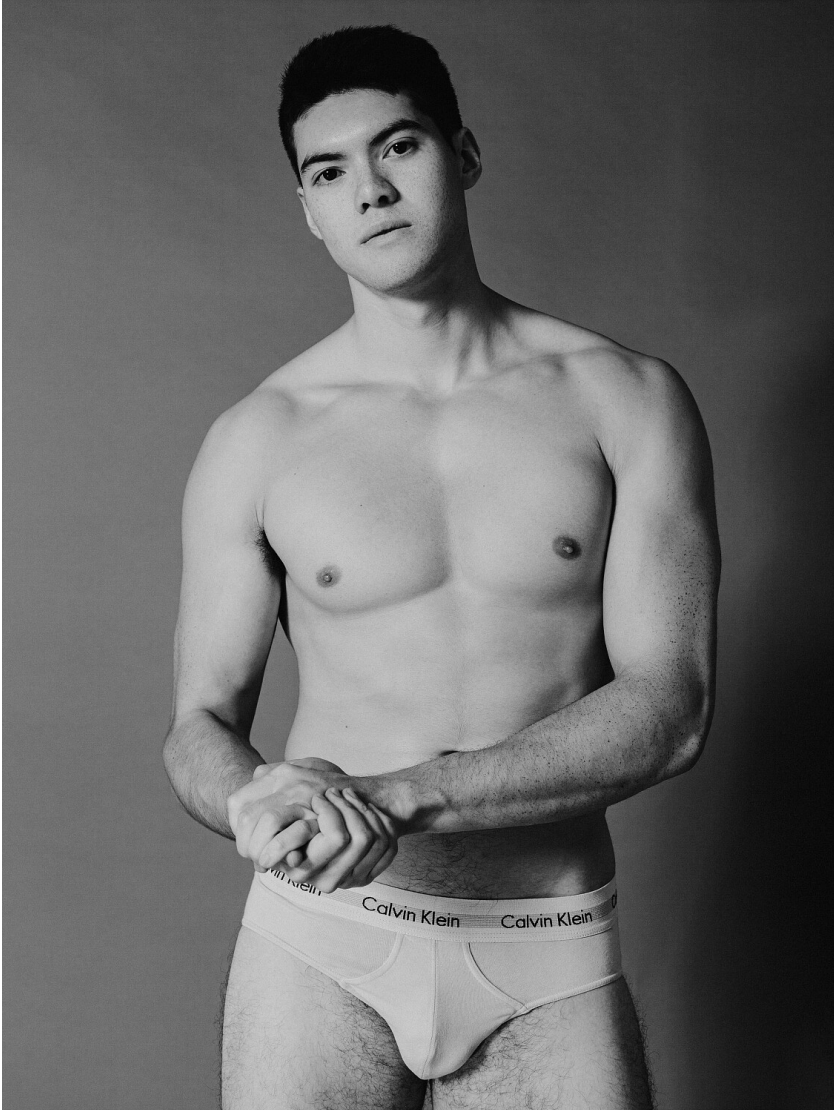

STEPHEN SMITH

sutherland
models

HEIGHT 6' 0½" (184CM) COLLAR 15" SUIT 42" (107CM) WAIST 32" (81CM) SLEEVE 34"
(86.5CM) INSEAM 34" SHOES 10½US HAIR BLACK EYES BROWN