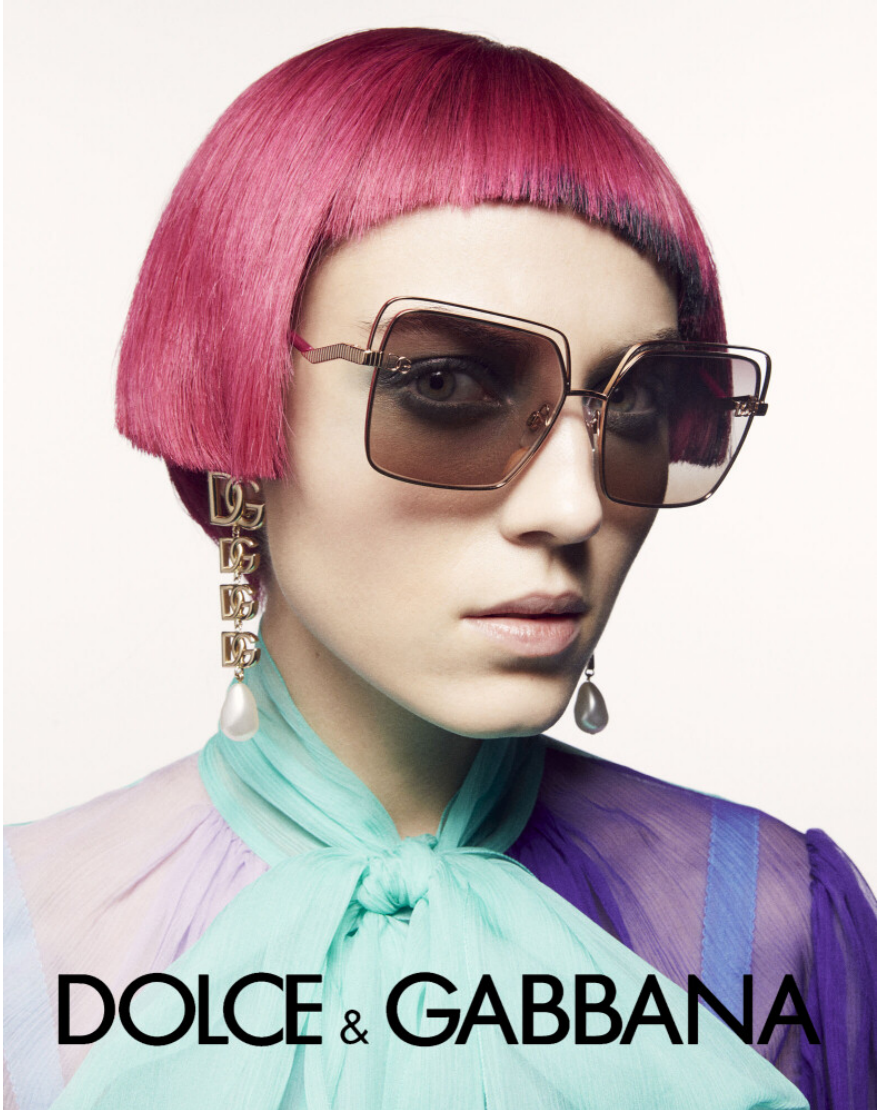

CARA

HEIGHT 5' 10½" (179CM) BUST 30B WAIST 23½" (60CM) HIPS 35" (88.5CM) DRESS 2-4US
(32-34EUR) SHOES 7US HAIR DARK BROWN EYES GREEN

DOLCE & GABBANA