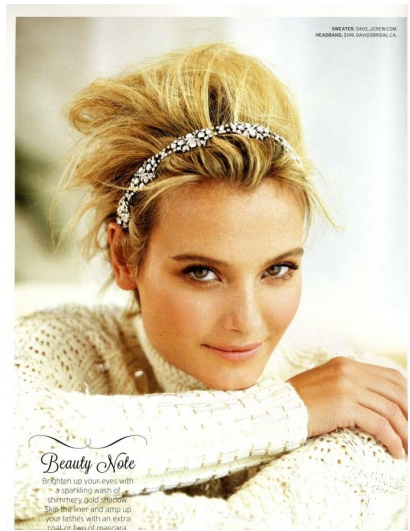

LAUREN HARDY

HEIGHT 5' 9" (175.5CM) BUST 34B WAIST 27" (68.5CM) HIPS 37" (94CM) DRESS 2US (32EUR) SHOES 10US HAIR LIGHT BLOND
EYES GREEN

LAUREN HARDY

HEIGHT 5' 9" (175.5CM) BUST 34B WAIST 27" (68.5CM) HIPS 37" (94CM) DRESS 2US (32EUR) SHOES 10US HAIR LIGHT BLOND EYES GREEN

LAUREN HARDY

HEIGHT 5' 9" (175.5CM) BUST 34B WAIST 27" (68.5CM) HIPS 37" (94CM) DRESS 2US (32EUR) SHOES 10US HAIR LIGHT BLOND
EYES GREEN