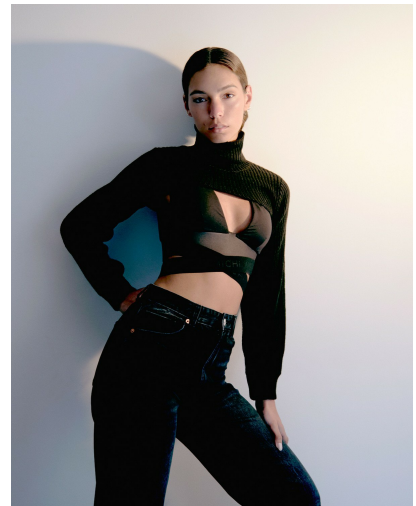

MAYA CHAUDHURI

HEIGHT 5' 10" (178CM) BUST 32A WAIST 23½" (59.5CM) HIPS 38" (96CM) DRESS 2US (32EUR) SHOES 9US HAIR BROWN EYES BROWN

MAYA CHAUDHURI

HEIGHT 5' 10" (178CM) BUST 32A WAIST 23½" (59.5CM) HIPS 38" (96CM) DRESS 2US (32EUR) SHOES 9US HAIR BROWN EYES BROWN