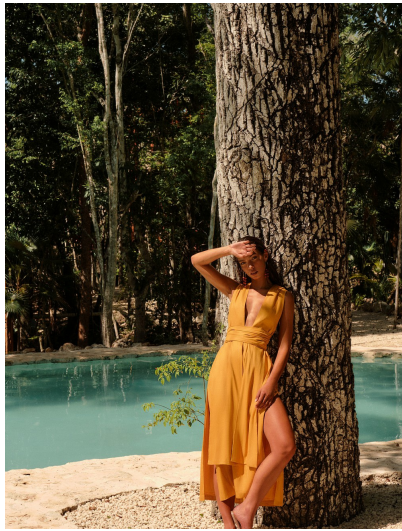

MAYA CHAUDHURI

HEIGHT 5' 10" (178CM) BUST 32A WAIST 23½" (59.5CM) HIPS 38" (96CM) DRESS 2US (32EUR) SHOES 9US HAIR BROWN EYES BROWN

MAYA CHAUDHURI

HEIGHT 5' 10" (178CM) BUST 32A WAIST 23½" (59.5CM) HIPS 38" (96CM) DRESS 2US (32EUR) SHOES 9US HAIR BROWN EYES BROWN