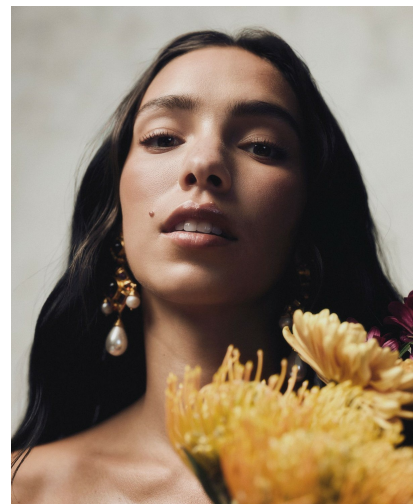

MAYA CHAUDHURI

HEIGHT 5' 10" (178CM) BUST 32A WAIST 23½" (59.5CM) HIPS 38" (96CM) DRESS 2US (32EUR) SHOES 9US HAIR BROWN EYES BROWN

MAYA CHAUDHURI

HEIGHT 5' 10" (178CM) BUST 32A WAIST 23½" (59.5CM) HIPS 38" (96CM) DRESS 2US (32EUR) SHOES 9US HAIR BROWN EYES BROWN