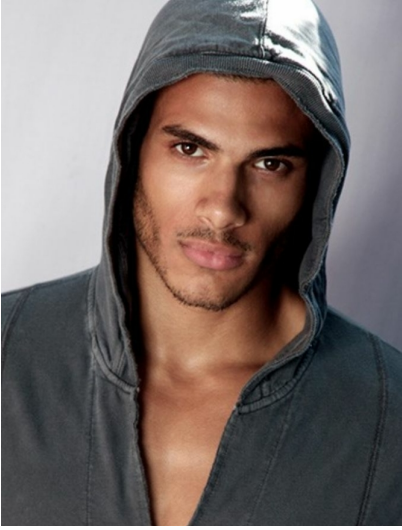

MICHAEL MALINARIC

HEIGHT 6' 2" (188.5CM) COLLAR 16" SUIT 40" (101.5CM) WAIST 32" (81CM) SLEEVE 34" (86.5CM) INSEAM 34" SHOES 12US
HAIR BLACK EYES BROWN

MICHAEL MALINARIC

HEIGHT 6' 2" (188.5CM) COLLAR 16" SUIT 40" (101.5CM) WAIST 32" (81CM) SLEEVE 34" (86.5CM) INSEAM 34" SHOES 12US
HAIR BLACK EYES BROWN

MICHAEL MALINARIC

HEIGHT 6' 2" (188.5CM) COLLAR 16" SUIT 40" (101.5CM) WAIST 32" (81CM) SLEEVE 34" (86.5CM) INSEAM 34" SHOES 12US
HAIR BLACK EYES BROWN