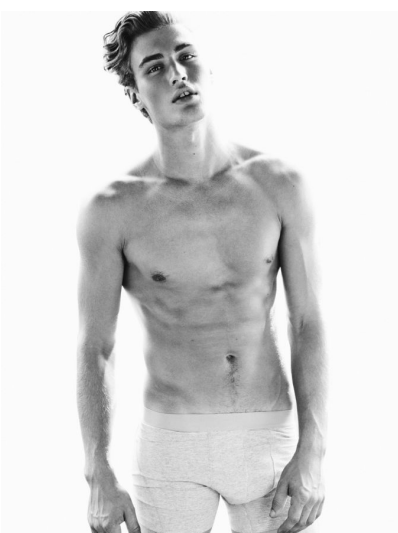

REUBEN COHEN

HEIGHT 6' 2" (188CM) COLLAR 15" SUIT 40" (101.5CM) WAIST 32" (81CM) SLEEVE 32" (81CM) INSEAM 32" SHOES 11US HAIR BROWN EYES BROWN

Rebel Army

Photography
CHUANDO AND FREY
Styling
RANDOLPH TAN

Hair and Makeup: **MARC YING** / Art Direction: **Martina Paganoni** and **Tom Brown** / Model: **Reuben Cohen** / **JERRY TAN**

Production: **Page**
Hair: **DAVID GARDNER**
Makeup: **DAVID GARDNER**
Styling: **TOMAS & GREGORY FORDHAM**
Photography: **CHUANDO AND FREY**
Art Direction: **MARTINA PAGANONI**
Model: **REUBEN COHEN**
Hair and Makeup: **MARC YING**
Production: **DAVID GARDNER**

DISNEY 71

REUBEN COHEN

HEIGHT 6' 2" (188CM) COLLAR 15" SUIT 40" (101.5CM) WAIST 32" (81CM) SLEEVE 32" (81CM) INSEAM 32" SHOES 11 US HAIR BROWN EYES BROWN

REUBEN COHEN

HEIGHT 6' 2" (188CM) COLLAR 15" SUIT 40" (101.5CM) WAIST 32" (81CM) SLEEVE 32" (81CM) INSEAM 32" SHOES 11US HAIR BROWN EYES BROWN

REUBEN COHEN

HEIGHT 6' 2" (188CM) COLLAR 15" SUIT 40" (101.5CM) WAIST 32" (81CM) SLEEVE 32" (81CM) INSEAM 32" SHOES 11US HAIR BROWN EYES BROWN