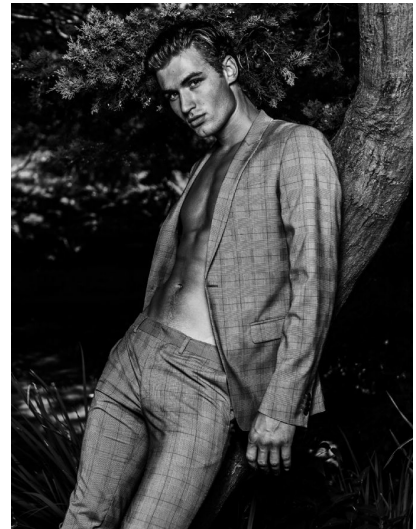

REUBEN COHEN

HEIGHT 6' 2" (188CM) COLLAR 15" SUIT 40" (101.5CM) WAIST 32" (81CM) SLEEVE 32" (81CM) INSEAM 32" SHOES 11US HAIR BROWN EYES BROWN

Rebel Army

Photography
CHUANDO AND FREY
Styling
RANDOLPH TAN

DISNEY 71

REUBEN COHEN

HEIGHT 6' 2" (188CM) COLLAR 15" SUIT 40" (101.5CM) WAIST 32" (81CM) SLEEVE 32" (81CM) INSEAM 32" SHOES 11 US HAIR BROWN EYES BROWN

REUBEN COHEN

HEIGHT 6' 2" (188CM) COLLAR 15" SUIT 40" (101.5CM) WAIST 32" (81CM) SLEEVE 32" (81CM) INSEAM 32" SHOES 11US HAIR BROWN EYES BROWN