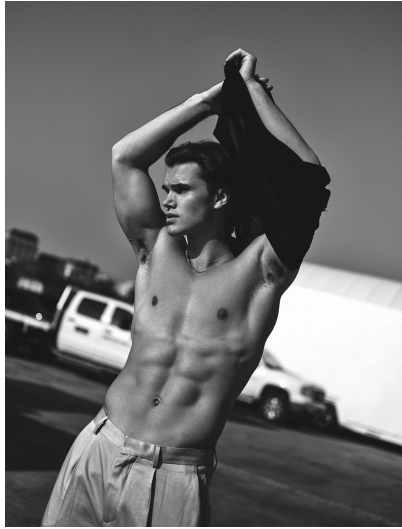

ERIC LALONDE

HEIGHT 6' 1 1/2" (186.5CM) COLLAR 15" SUIT 42" (107CM) WAIST 31" (78.5CM) SLEEVE 33" (83.5CM) INSEAM 32" SHOES 11US
HAIR BROWN EYES BROWN

ERIC LALONDE

HEIGHT 6' 1½" (186.5CM) COLLAR 15" SUIT 42" (107CM) WAIST 31" (78.5CM) SLEEVE 33" (83.5CM) INSEAM 32" SHOES 11US
HAIR BROWN EYES BROWN

ERIC LALONDE

HEIGHT 6' 1½" (186.5CM) COLLAR 15" SUIT 42" (107CM) WAIST 31" (78.5CM) SLEEVE 33" (83.5CM) INSEAM 32" SHOES 11US
HAIR BROWN EYES BROWN