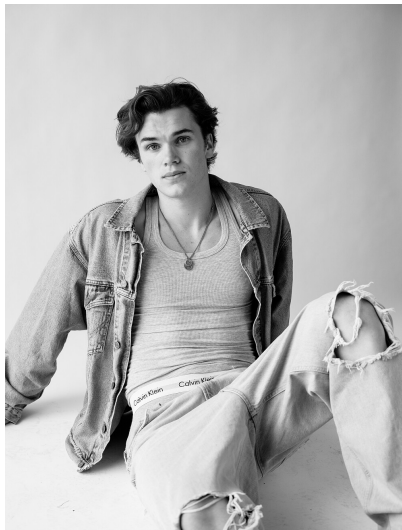

ERIC LALONDE

HEIGHT 6' 1 1/2" (186.5CM) COLLAR 15" SUIT 42" (107CM) WAIST 31" (78.5CM) SLEEVE 33" (83.5CM) INSEAM 32" SHOES 11US
HAIR BROWN EYES BROWN

ERIC LALONDE

HEIGHT 6' 1½" (186.5CM) COLLAR 15" SUIT 42" (107CM) WAIST 31" (78.5CM) SLEEVE 33" (83.5CM) INSEAM 32" SHOES 11US
HAIR BROWN EYES BROWN

ERIC LALONDE

HEIGHT 6' 1½" (186.5CM) COLLAR 15" SUIT 42" (107CM) WAIST 31" (78.5CM) SLEEVE 33" (83.5CM) INSEAM 32" SHOES 11US
HAIR BROWN EYES BROWN