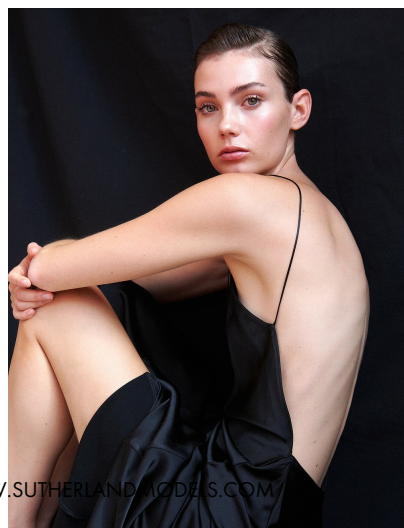

MEGAN DEVINE

HEIGHT 5' 10" (177.5CM) BUST 32 WAIST 24" (61.5CM) HIPS 35½" (90.5CM) DRESS 4US (34EUR) SHOES 9½US HAIR LIGHT
BROWN EYES GREEN

MEGAN DEVINE

HEIGHT 5' 10" (177.5CM) BUST 32 WAIST 24" (61.5CM) HIPS 35½" (90.5CM) DRESS 4US (34EUR) SHOES 9½US HAIR LIGHT
BROWN EYES GREEN

MEGAN DEVINE

HEIGHT 5' 10" (177.5CM) BUST 32 WAIST 24" (61.5CM) HIPS 35½" (90.5CM) DRESS 4US (34EUR) SHOES 9½US HAIR LIGHT
BROWN EYES GREEN