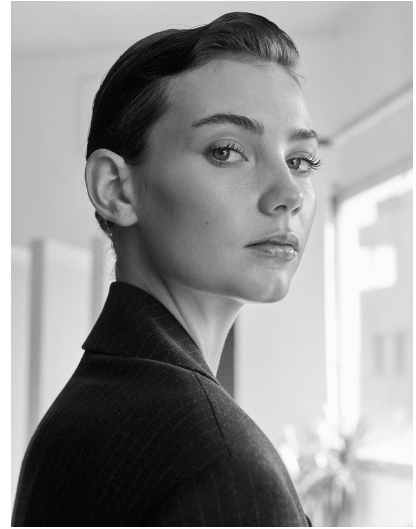

MEGAN DEVINE

HEIGHT 5' 10" (177.5CM) BUST 32 WAIST 24" (61.5CM) HIPS 35½" (90.5CM) DRESS 4US (34EUR) SHOES 9½US HAIR LIGHT
BROWN EYES GREEN

MEGAN DEVINE

HEIGHT 5' 10" (177.5CM) BUST 32 WAIST 24" (61.5CM) HIPS 35½" (90.5CM) DRESS 4US (34EUR) SHOES 9½US HAIR LIGHT
BROWN EYES GREEN

MEGAN DEVINE

HEIGHT 5' 10" (177.5CM) BUST 32 WAIST 24" (61.5CM) HIPS 35½" (90.5CM) DRESS 4US (34EUR) SHOES 9½US HAIR LIGHT
BROWN EYES GREEN