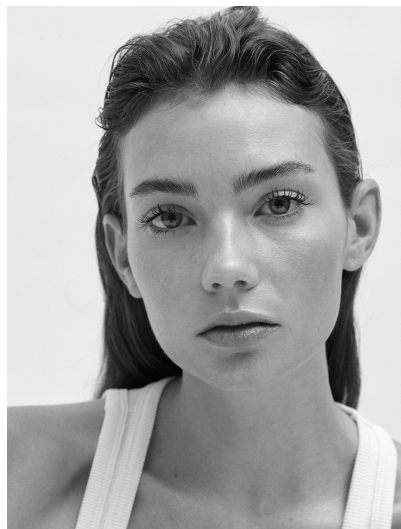

MEGAN DEVINE

HEIGHT 5' 10" (177.5CM) BUST 32 WAIST 24" (61.5CM) HIPS 35½" (90.5CM) DRESS 4US (34EUR) SHOES 9½US HAIR LIGHT
BROWN EYES GREEN

MEGAN DEVINE

HEIGHT 5' 10" (177.5CM) BUST 32 WAIST 24" (61.5CM) HIPS 35½" (90.5CM) DRESS 4US (34EUR) SHOES 9½US HAIR LIGHT
BROWN EYES GREEN

MEGAN DEVINE

HEIGHT 5' 10" (177.5CM) BUST 32 WAIST 24" (61.5CM) HIPS 35½" (90.5CM) DRESS 4US (34EUR) SHOES 9½US HAIR LIGHT
BROWN EYES GREEN