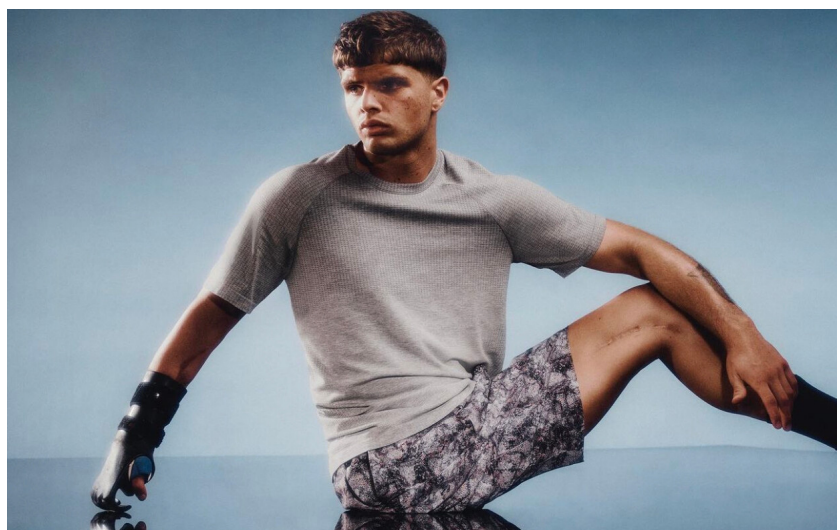

EMILIO DUTRA

HEIGHT 6' 0" (183CM) COLLAR 15½" SUIT 38" (97CM) WAIST 31" (78.5CM) SLEEVE 32" (81CM) INSEAM 32" SHOES 9½US HAIR LIGHT BROWN EYES BLUE GREEN

EMILIO DUTRA

HEIGHT 6' 0" (183CM) COLLAR 15½" SUIT 38" (97CM) WAIST 31" (78.5CM) SLEEVE 32" (81CM) INSEAM 32" SHOES 9½US HAIR LIGHT BROWN EYES BLUE GREEN

EMILIO DUTRA

HEIGHT 6' 0" (183CM) COLLAR 15½" SUIT 38" (97CM) WAIST 31" (78.5CM) SLEEVE 32" (81CM) INSEAM 32" SHOES 9½US HAIR
LIGHT BROWN EYES BLUE GREEN