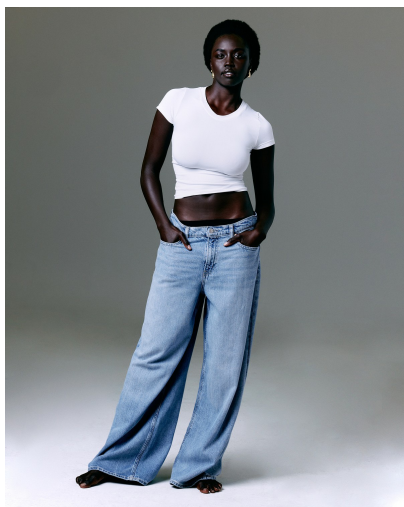

CHUDEAR OYUAL

HEIGHT 5' 9" (175.5CM) BUST 32B WAIST 25" (64CM) HIPS 36" (91CM) DRESS 2US (32EUR) SHOES 8US HAIR BLACK EYES BROWN

CHUDEAR OYUAL

HEIGHT 5' 9" (175.5CM) BUST 32B WAIST 25" (64CM) HIPS 36" (91CM) DRESS 2US (32EUR) SHOES 8US HAIR BLACK EYES BROWN