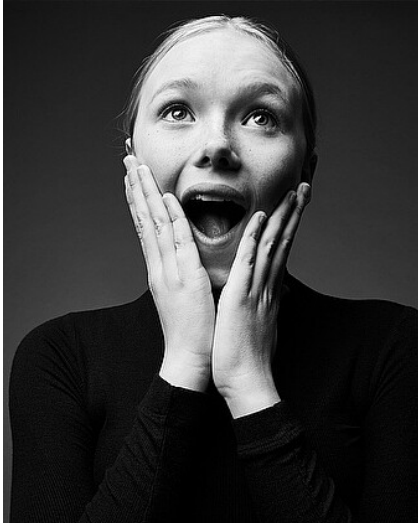

CHARLOTTE LEACH

HEIGHT 5' 9" (175CM) BUST 32A WAIST 25" (63CM) HIPS 35½" (90.5CM) DRESS 2US (32EUR) SHOES 8US HAIR LIGHT BLOND
EYES BLUE

CHARLOTTE LEACH

HEIGHT 5' 9" (175CM) BUST 32A WAIST 25" (63CM) HIPS 35½" (90.5CM) DRESS 2US (32EUR) SHOES 8US HAIR LIGHT BLOND
EYES BLUE

CHARLOTTE LEACH

HEIGHT 5' 9" (175CM) BUST 32A WAIST 25" (63CM) HIPS 35½" (90.5CM) DRESS 2US (32EUR) SHOES 8US HAIR LIGHT BLOND
EYES BLUE