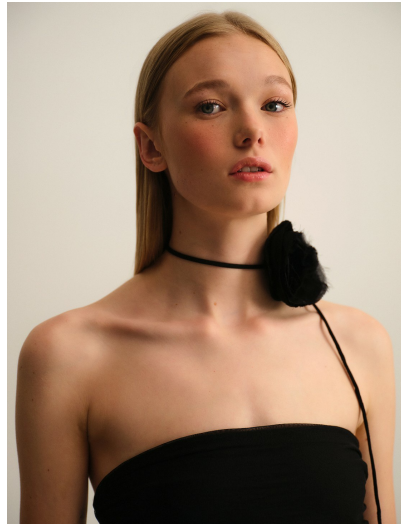

CHARLOTTE LEACH

HEIGHT 5' 9" (175CM) BUST 32A WAIST 25" (63CM) HIPS 35½" (90.5CM) DRESS 2US (32EUR) SHOES 8US HAIR LIGHT BLOND
EYES BLUE

CHARLOTTE LEACH

HEIGHT 5' 9" (175CM) BUST 32A WAIST 25" (63CM) HIPS 35½" (90.5CM) DRESS 2US (32EUR) SHOES 8US HAIR LIGHT BLOND
EYES BLUE

CHARLOTTE LEACH

HEIGHT 5' 9" (175CM) BUST 32A WAIST 25" (63CM) HIPS 35½" (90.5CM) DRESS 2US (32EUR) SHOES 8US HAIR LIGHT BLOND
EYES BLUE